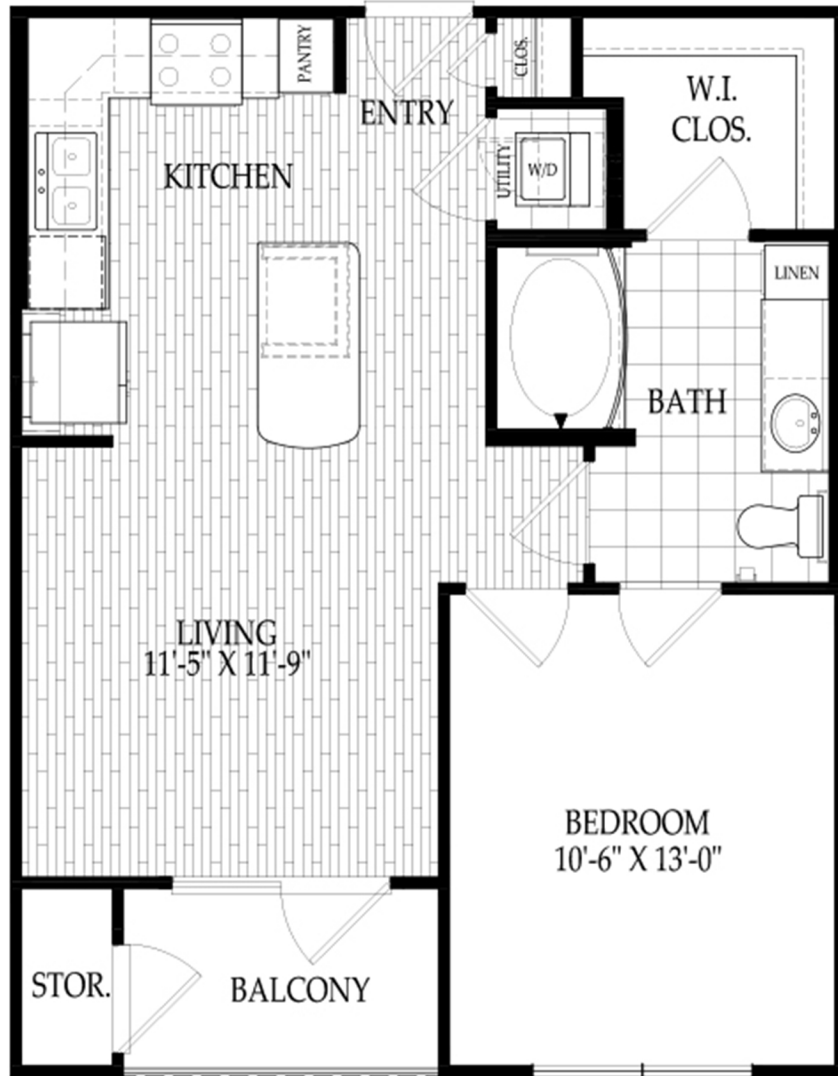

THE BELLINI

One Bedroom / One Bathroom / A1
609 Square Feet

THE
FAIRMONT
MUSEUM DISTRICT

4300 Dunlavy
Houston, Texas 77006

Your selected floor plan may vary from this illustration due to design configuration and architectural styling.
Not all features are available in every apartment. All square footages are approximate.