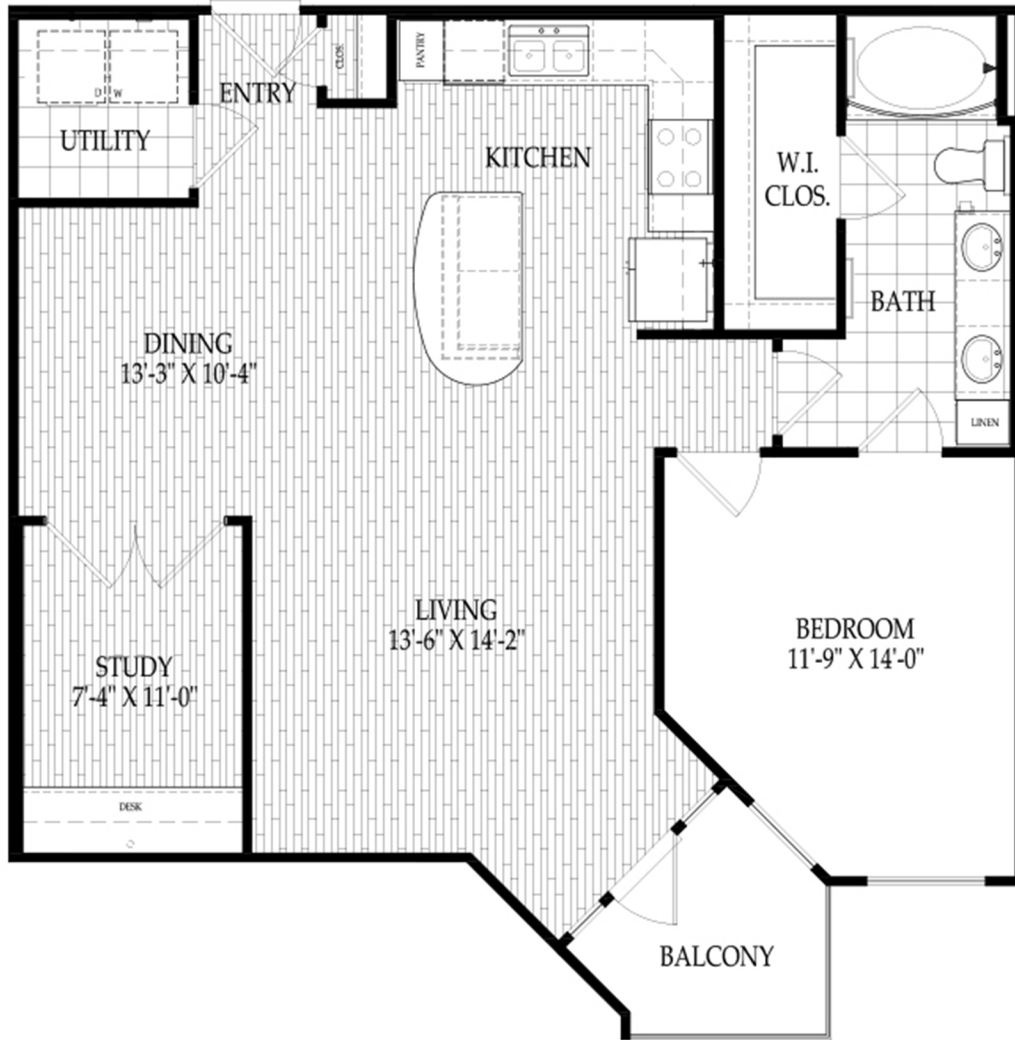

# THE BERNARD

One Bedroom / One Study / One Bathroom / B1  
985 Square Feet

THE  
**FAIRMONT**  
MUSEUM DISTRICT

4300 Dunlavy  
Houston, Texas 77006

Your selected floor plan may vary from this illustration due to design configuration and architectural styling.  
Not all features are available in every apartment. All square footages are approximate.