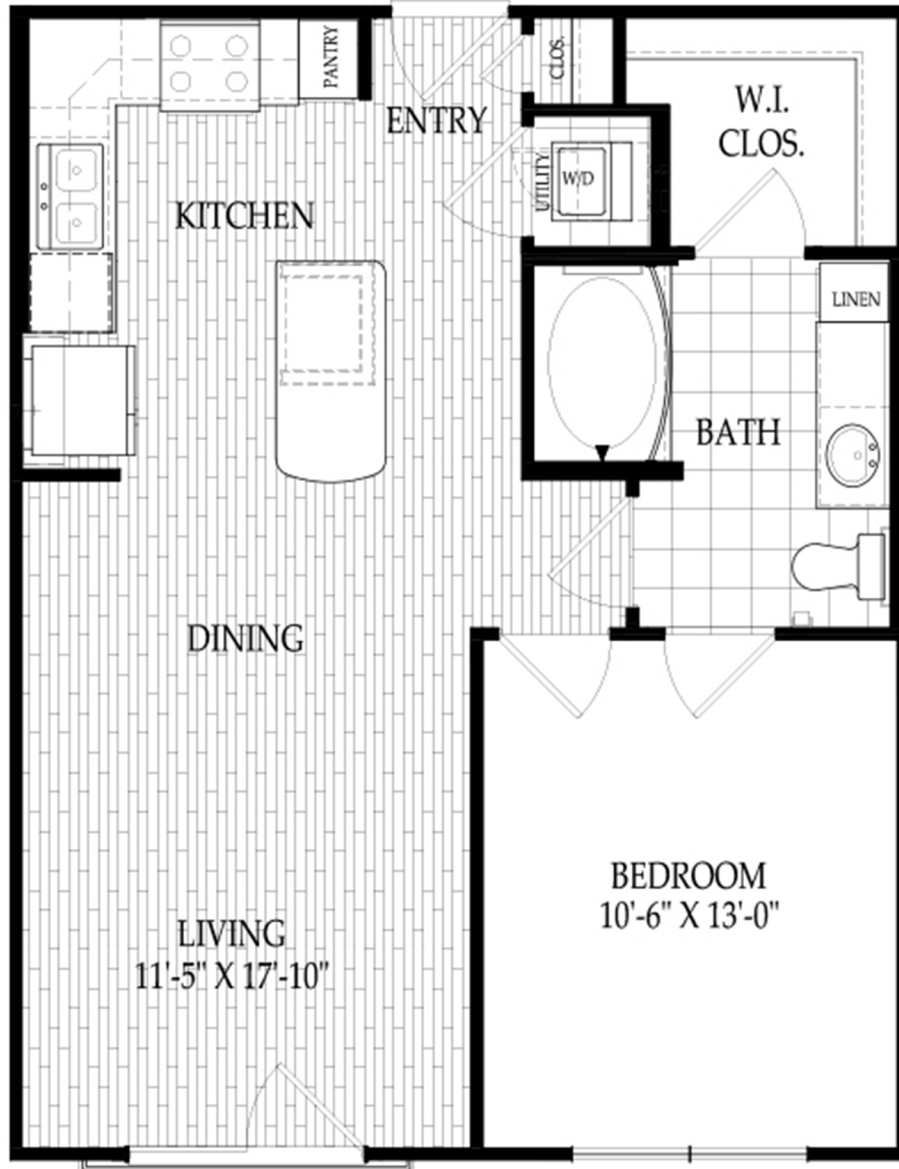

THE BRAQUE ALT

One Bedroom / One Bathroom / A1S1
670 Square Feet

THE
FAIRMONT
MUSEUM DISTRICT

4300 Dunlavy
Houston, Texas 77006

Your selected floor plan may vary from this illustration due to design configuration and architectural styling.
Not all features are available in every apartment. All square footages are approximate.