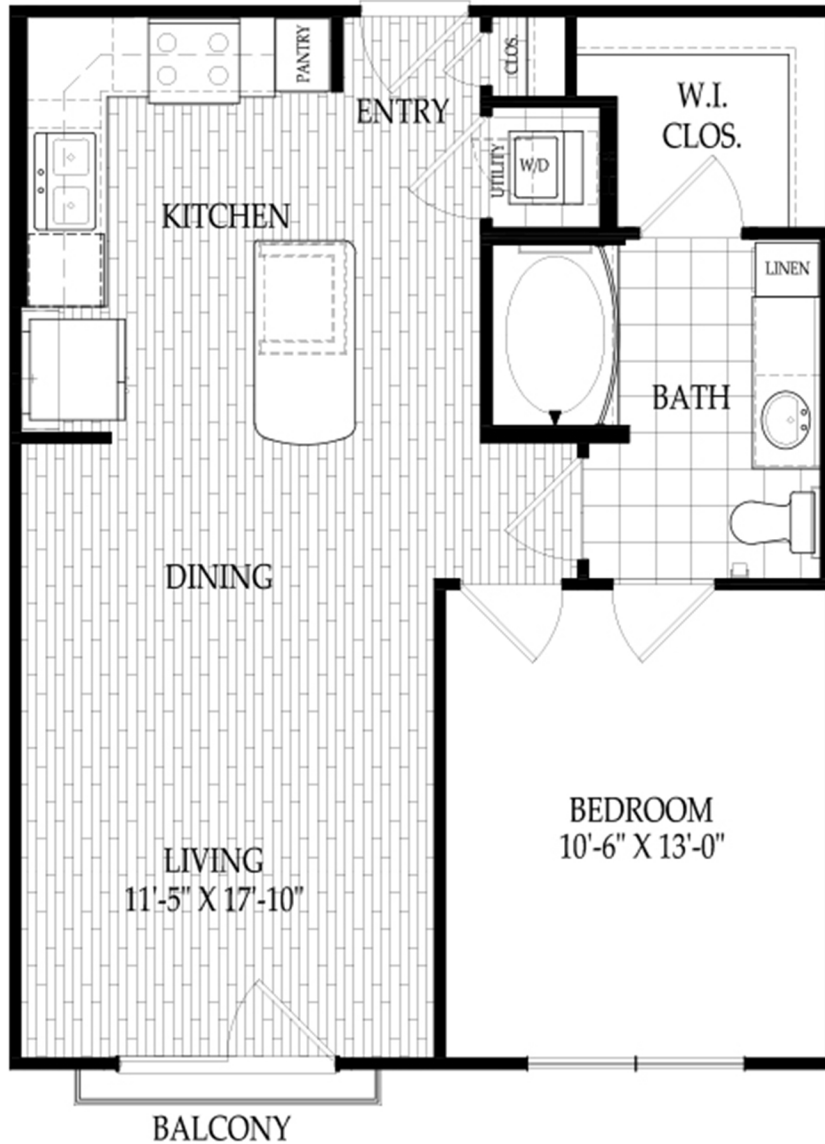

THE BRAQUE

One Bedroom / One Bathroom / A1S
670 Square Feet

THE
FAIRMONT
MUSEUM DISTRICT

4300 Dunlavy
Houston, Texas 77006

Your selected floor plan may vary from this illustration due to design configuration and architectural styling.
Not all features are available in every apartment. All square footages are approximate.