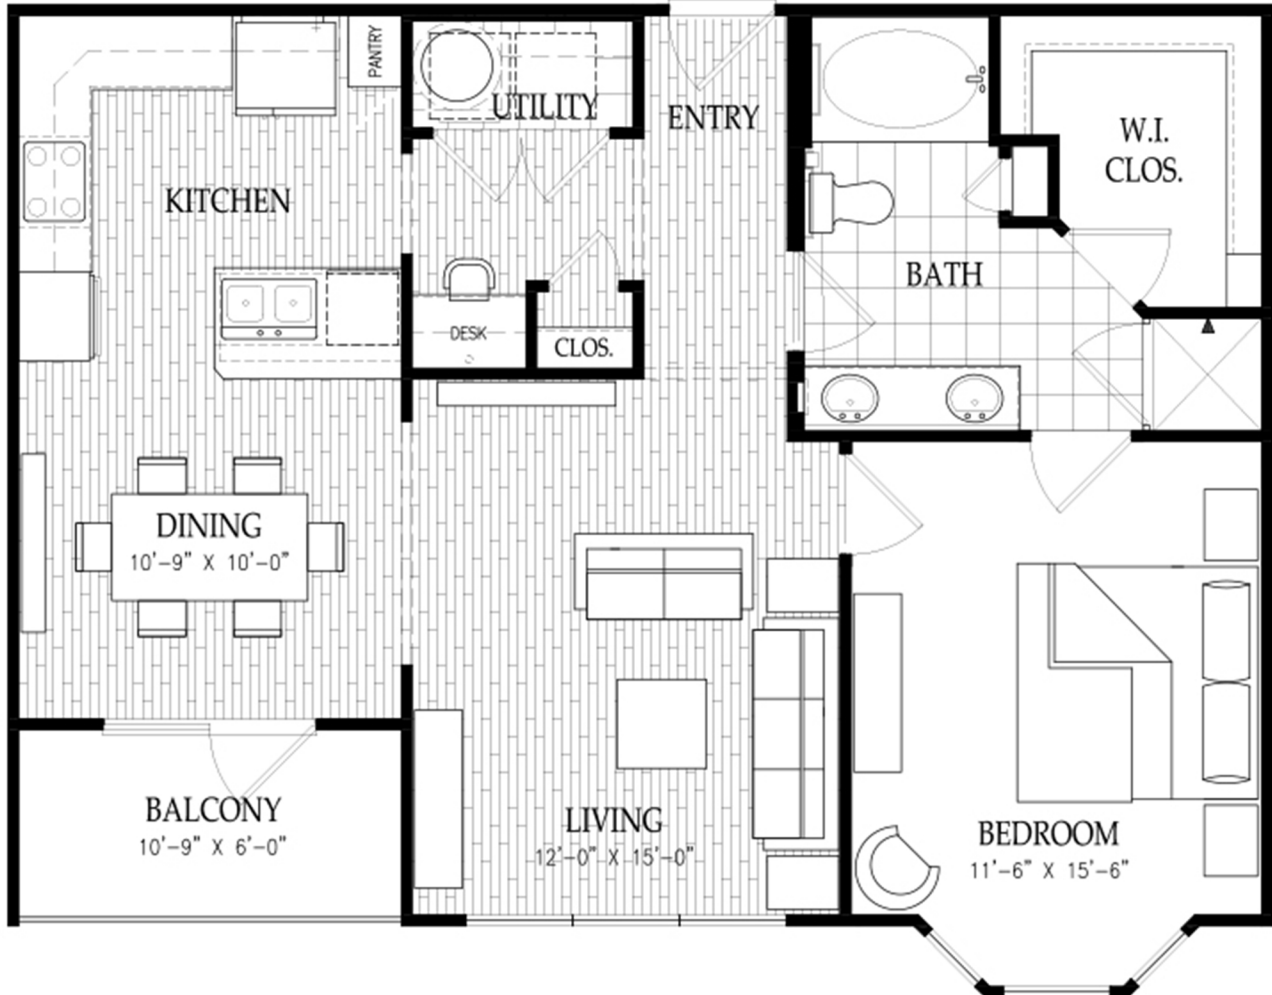

THE DALI

One Bedroom / One Bath / A4
868 Square Feet

THE
FAIRMONT
MUSEUM DISTRICT

4310 Dunlavy
Houston, Texas 77006

Your selected floor plan may vary from this illustration due to design configuration and architectural styling.
Not all features are available in every apartment. All square footages are approximate.