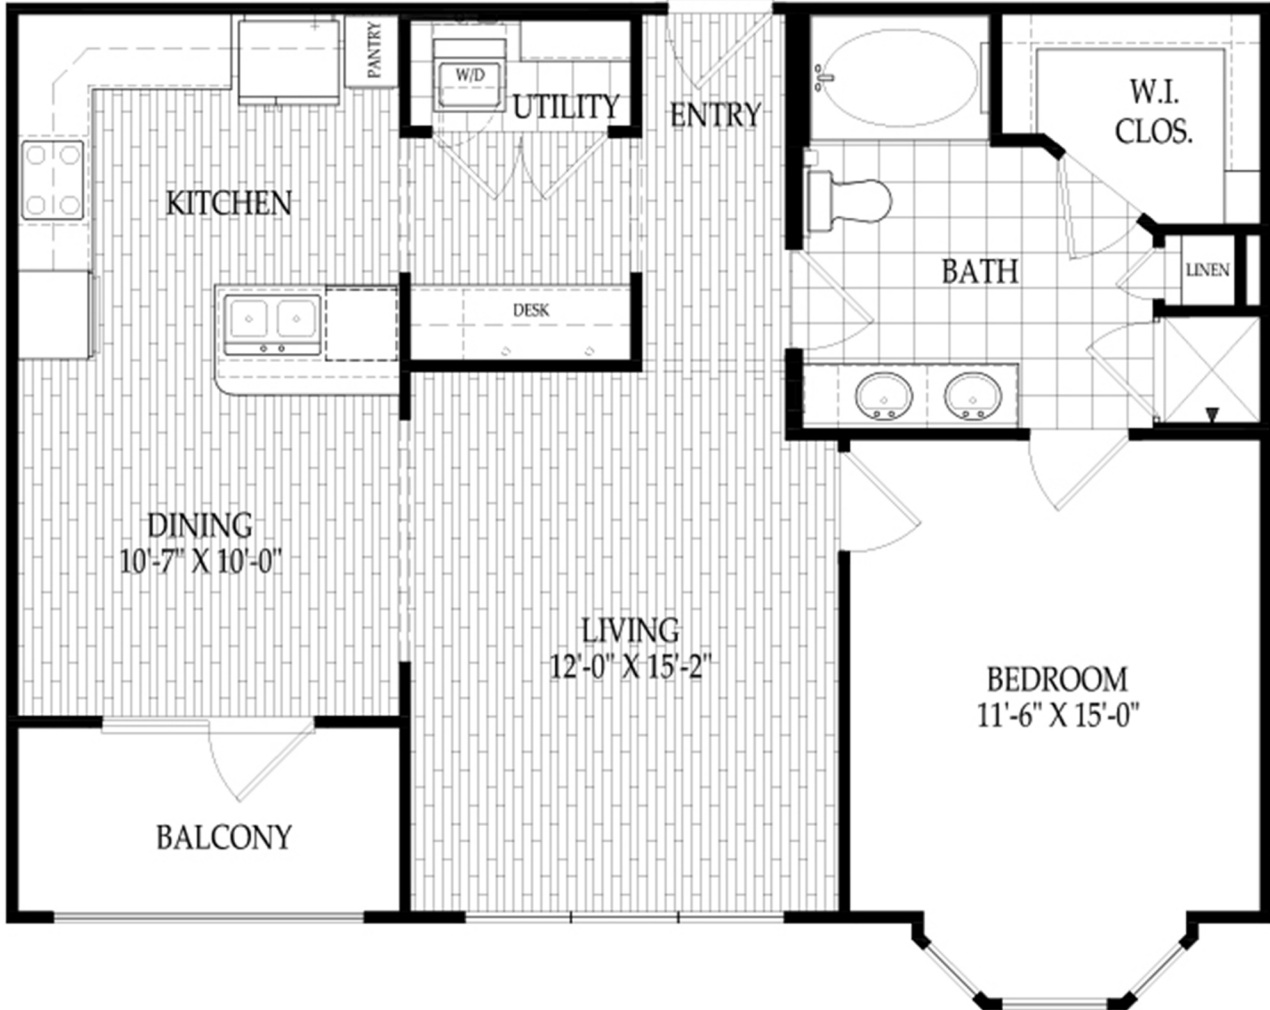

THE DEI FIORI

One Bedroom / One Bathroom / A4

872 Square Feet

THE FAIRMONT

MUSEUM DISTRICT

4300 Dunlavy
Houston, Texas 77006

Your selected floor plan may vary from this illustration due to design configuration and architectural styling.
Not all features are available in every apartment. All square footages are approximate.