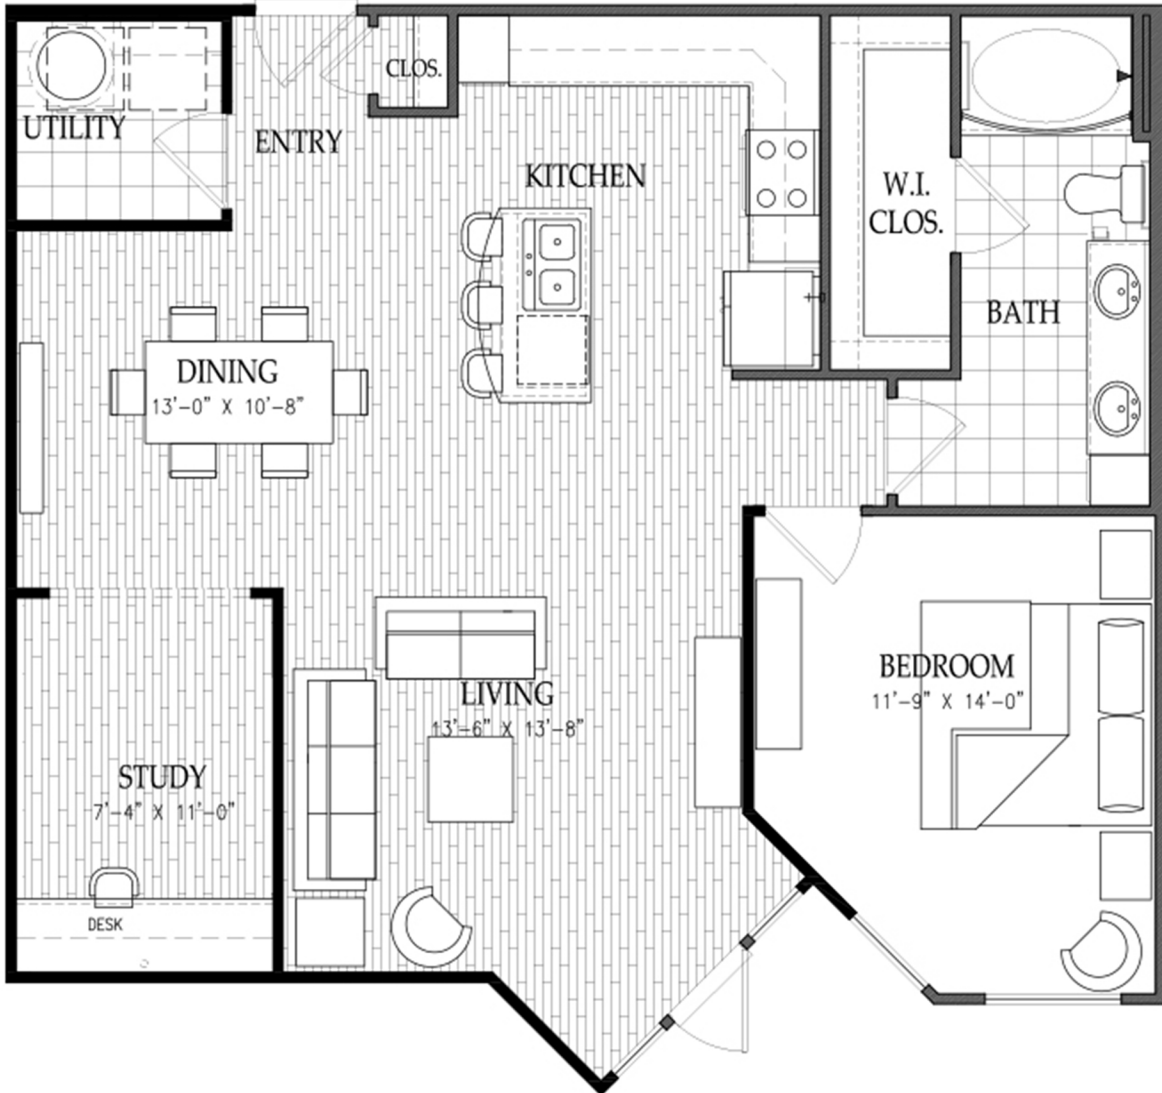

THE GAUGUIN

One Bedroom / One Study / One Bath / B1
983 Square Feet

THE
FAIRMONT
MUSEUM DISTRICT

4310 Dunlavy
Houston, Texas 77006

Your selected floor plan may vary from this illustration due to design configuration and architectural styling.
Not all features are available in every apartment. All square footages are approximate.