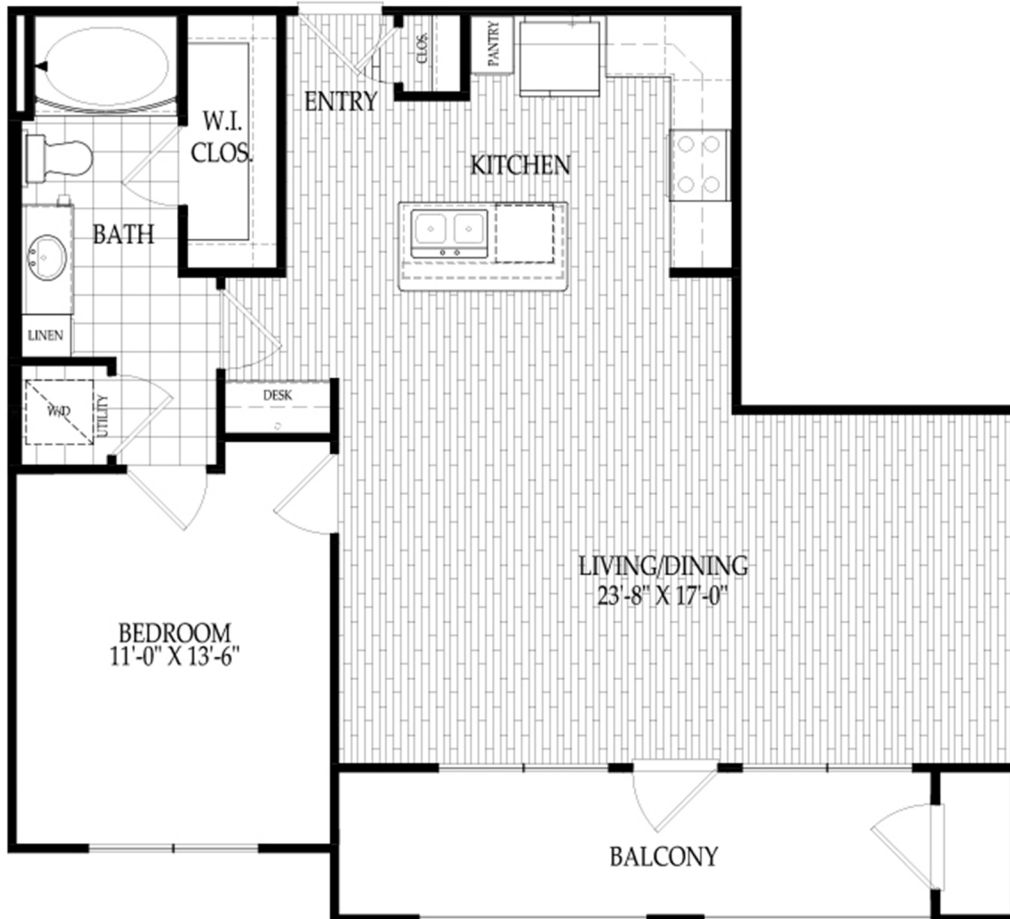

THE KADINSKY

One Bedroom / One Bathroom / A2A
853 Square Feet

THE
FAIRMONT
MUSEUM DISTRICT

4300 Dunlavy
Houston, Texas 77006

Your selected floor plan may vary from this illustration due to design configuration and architectural styling.
Not all features are available in every apartment. All square footages are approximate.