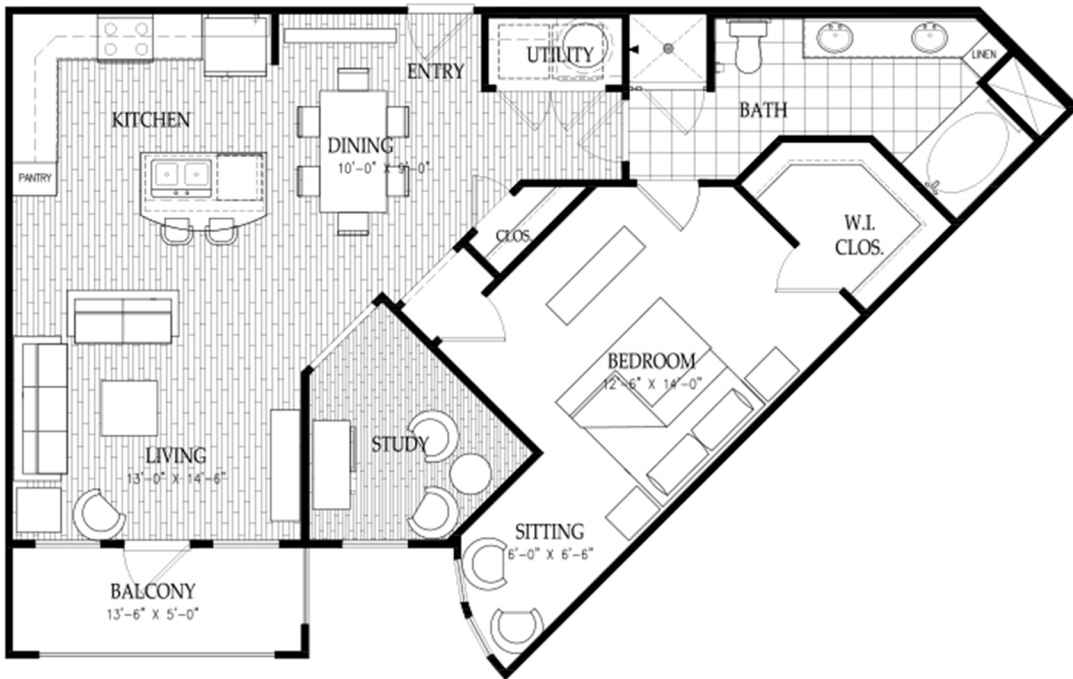

# THE KLIMT

One Bedroom / One Study / One Bath / B2  
996 Square Feet

## FAIRMONT

MUSEUM DISTRICT

4310 Dunlavy  
Houston, Texas 77006

Your selected floor plan may vary from this illustration due to design configuration and architectural styling.  
Not all features are available in every apartment. All square footages are approximate.