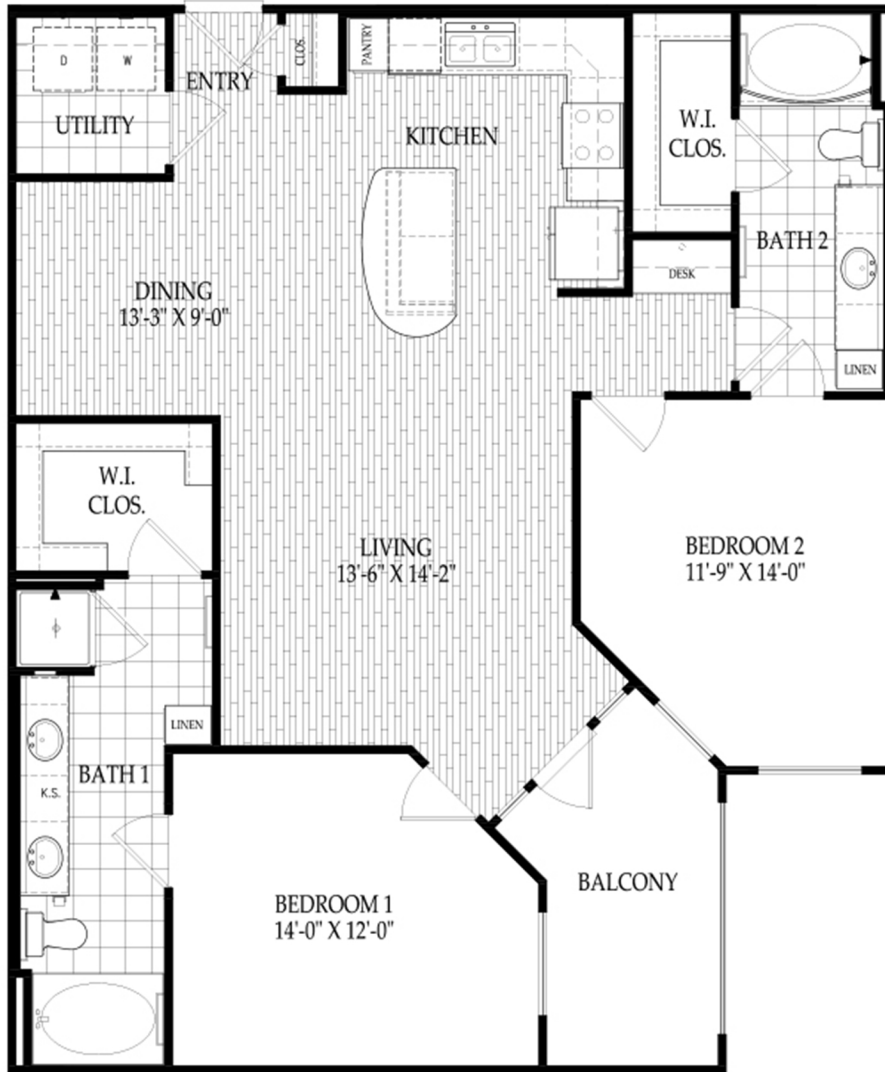

# THE MANET

Two Bedroom / Two Bath / C2  
1225 Square Feet

THE  
**FAIRMONT**  
MUSEUM DISTRICT

4300 Dunlavy  
Houston, Texas 77006

Your selected floor plan may vary from this illustration due to design configuration and architectural styling.  
Not all features are available in every apartment. All square footages are approximate.