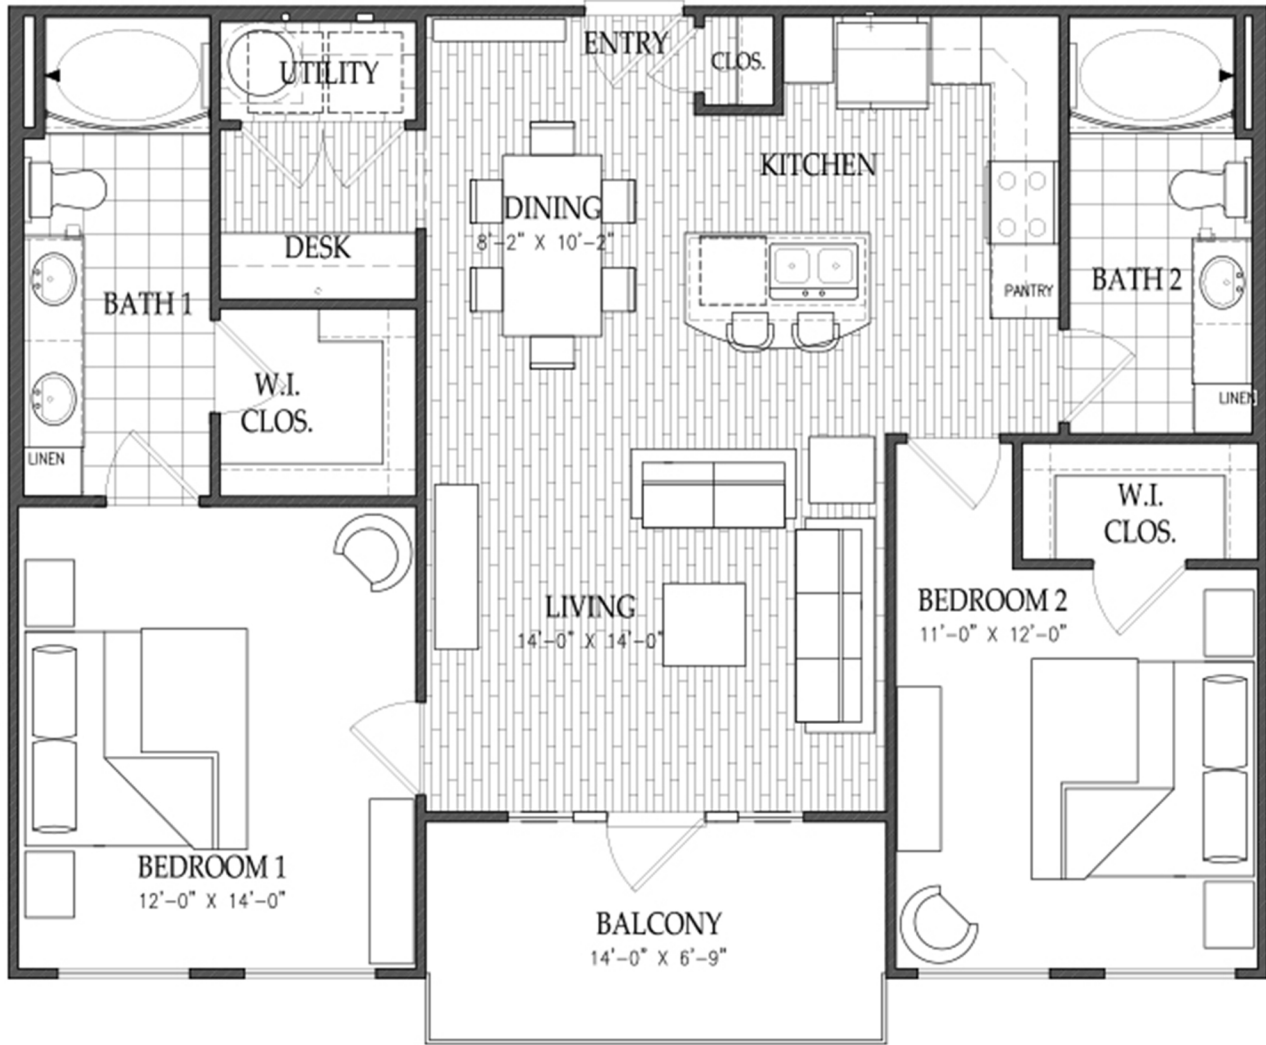

THE MATISSE

Two Bedroom / Two Bath / C1
1062 Square Feet

THE
FAIRMONT
MUSEUM DISTRICT

4310 Dunlavy
Houston, Texas 77006

Your selected floor plan may vary from this illustration due to design configuration and architectural styling.
Not all features are available in every apartment. All square footages are approximate.