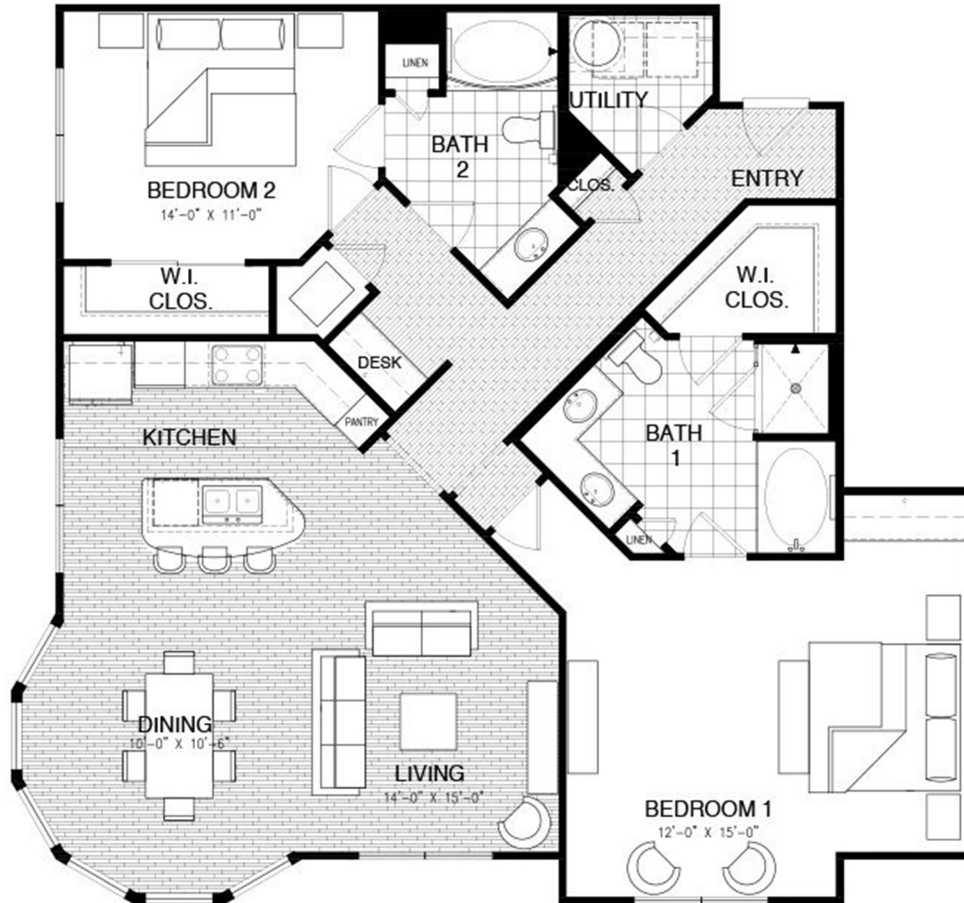

THE MIRO

Two Bedroom / Two Bath / C4 Alt
1456 Square Feet

THE
FAIRMONT
MUSEUM DISTRICT

4310 Dunlavy
Houston, Texas 77006

Your selected floor plan may vary from this illustration due to design configuration and architectural styling.
Not all features are available in every apartment. All square footages are approximate.