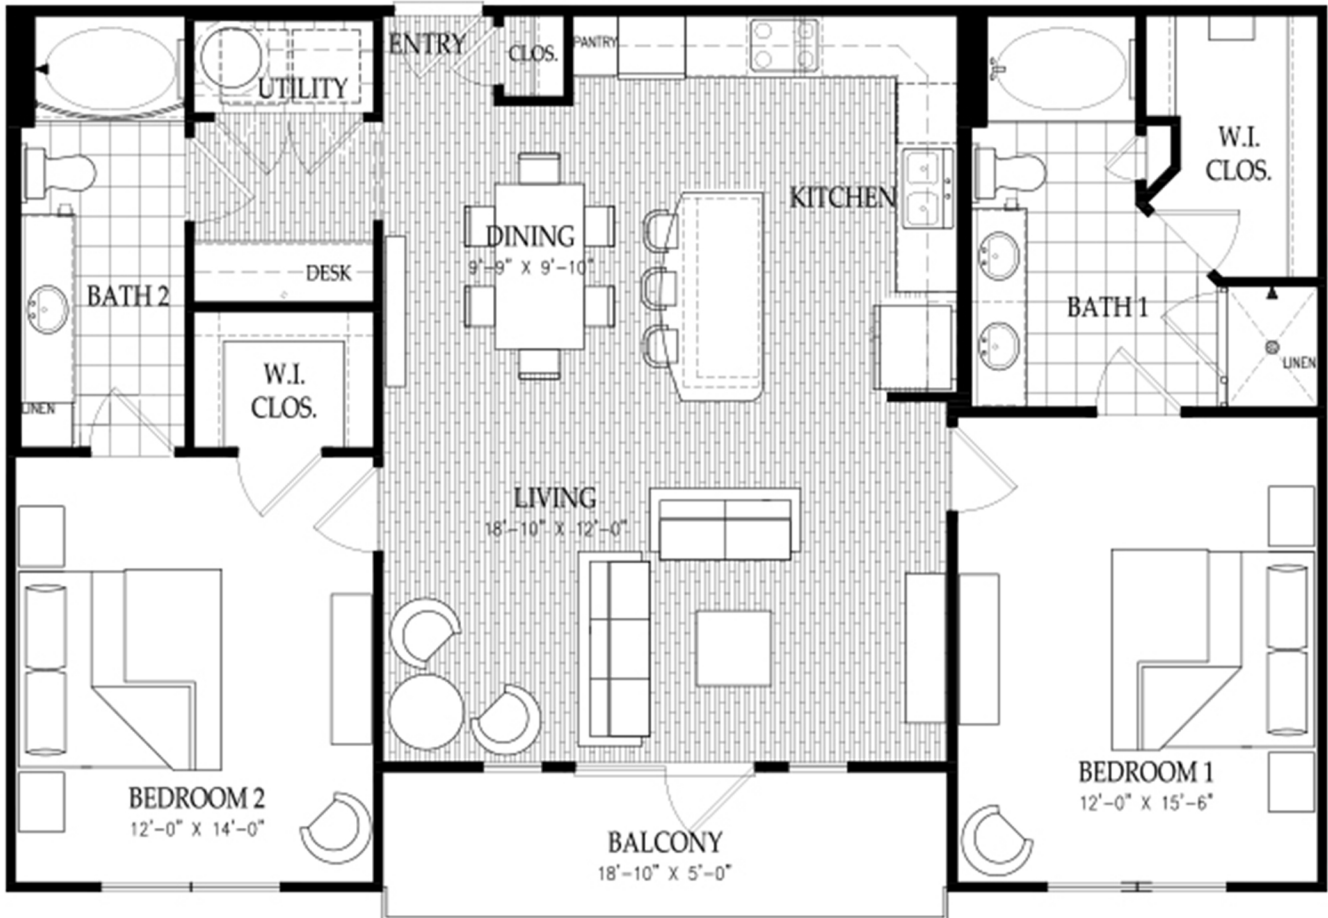

# THE MONDRIAN

Two Bedroom / Two Bath / C3

1223 Square Feet

## THE FAIRMONT

MUSEUM DISTRICT

4310 Dunlavy  
Houston, Texas 77006

Your selected floor plan may vary from this illustration due to design configuration and architectural styling.  
Not all features are available in every apartment. All square footages are approximate.