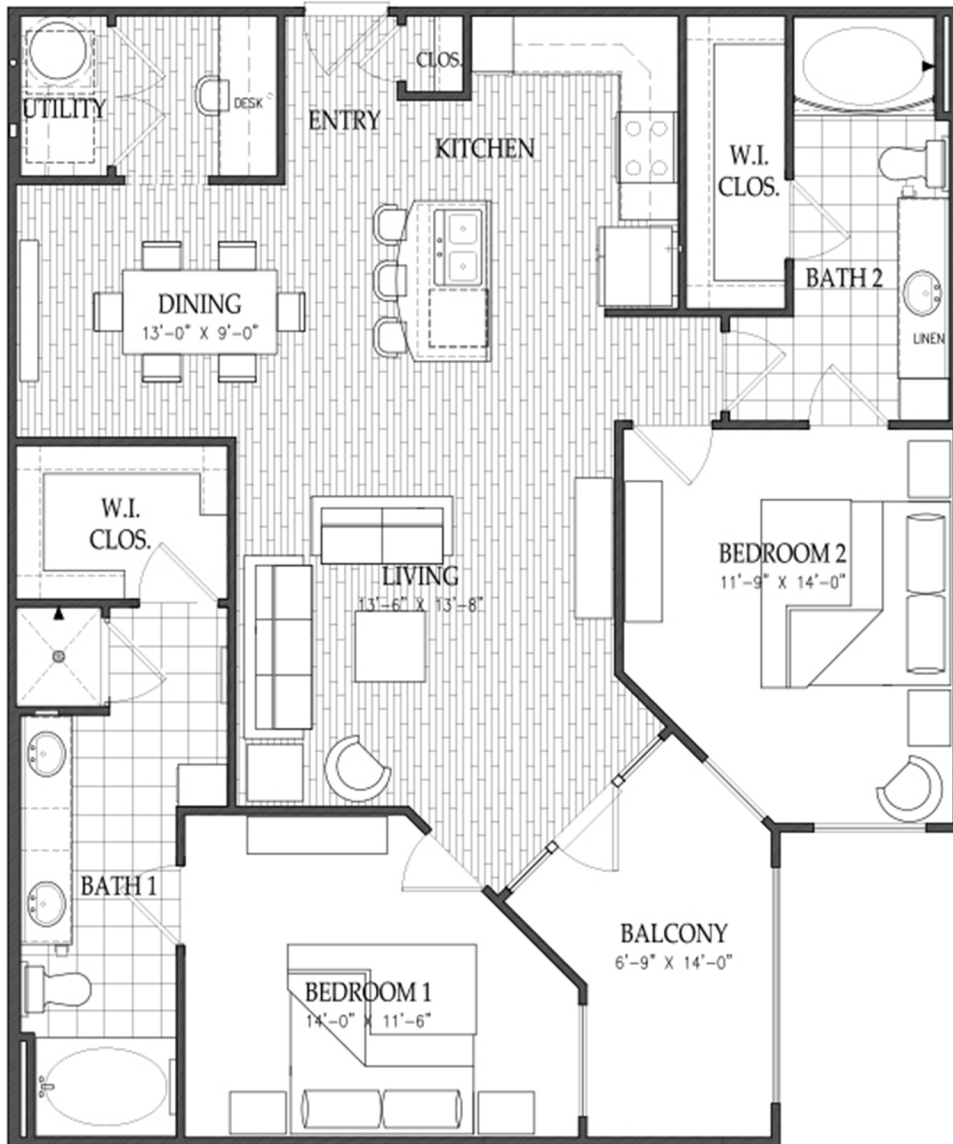

THE MONET

Two Bedroom / Two Bath / C2
1206 Square Feet

THE
FAIRMONT
MUSEUM DISTRICT

4310 Dunlavy
Houston, Texas 77006

Your selected floor plan may vary from this illustration due to design configuration and architectural styling.
Not all features are available in every apartment. All square footages are approximate.