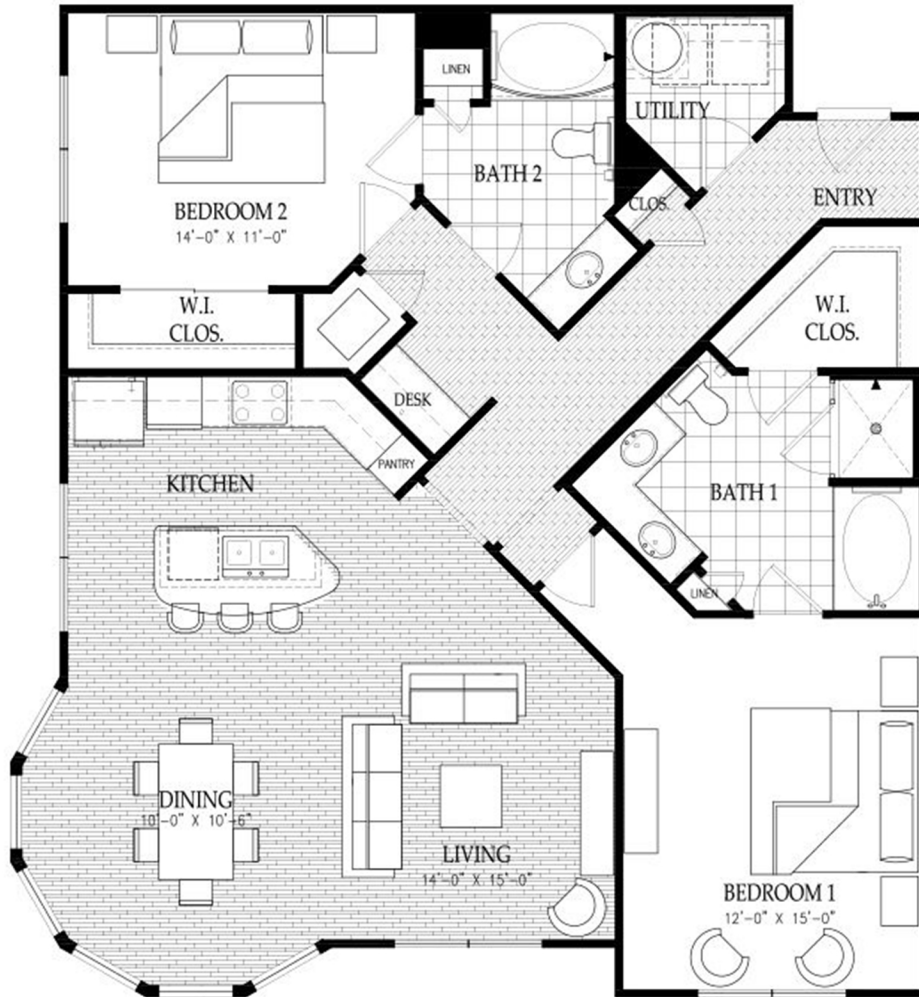

THE PICASSO

Two Bedroom / Two Bath / C4
1361 Square Feet

THE
FAIRMONT
MUSEUM DISTRICT

4310 Dunlavy
Houston, Texas 77006

Your selected floor plan may vary from this illustration due to design configuration and architectural styling.
Not all features are available in every apartment. All square footages are approximate.