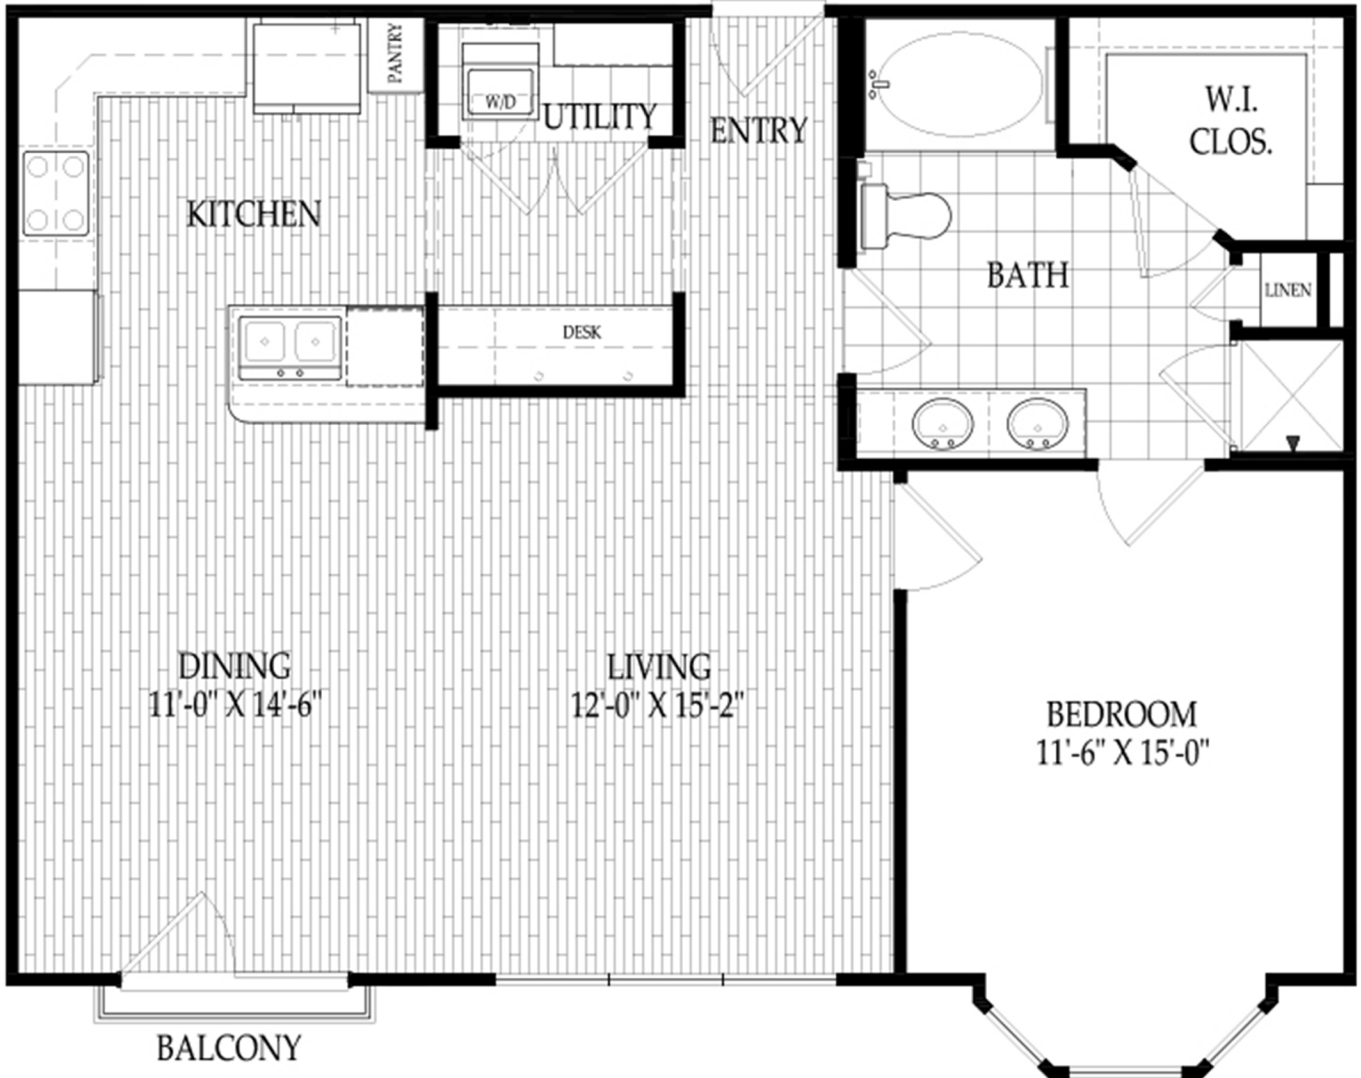

THE PISSARO

One Bedroom / One Bathroom / A4S
933 Square Feet

THE
FAIRMONT
MUSEUM DISTRICT

4300 Dunlavy
Houston, Texas 77006

Your selected floor plan may vary from this illustration due to design configuration and architectural styling.
Not all features are available in every apartment. All square footages are approximate.