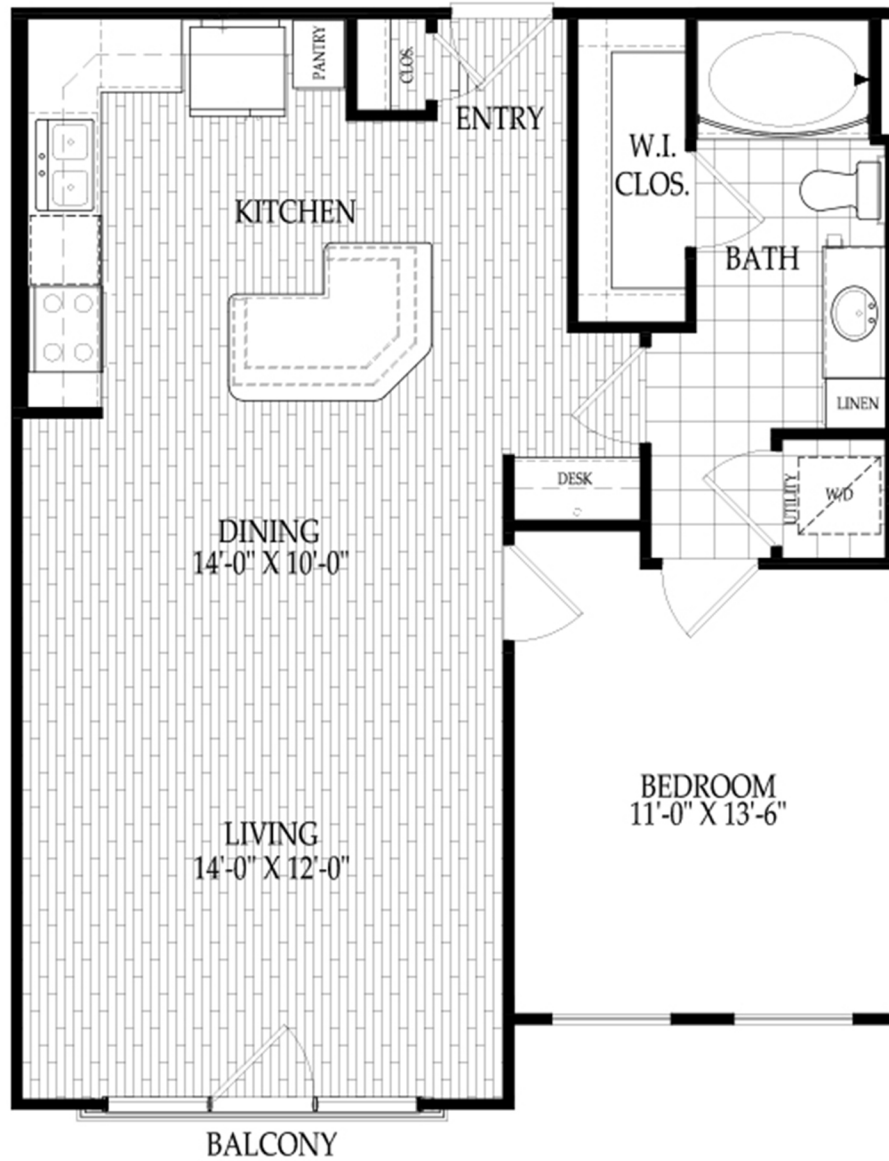

THE RAPHAEL ALT

One Bedroom / One Bathroom / A2S1
810 Square Feet

THE
FAIRMONT
MUSEUM DISTRICT

4300 Dunlavy
Houston, Texas 77006

Your selected floor plan may vary from this illustration due to design configuration and architectural styling.
Not all features are available in every apartment. All square footages are approximate.