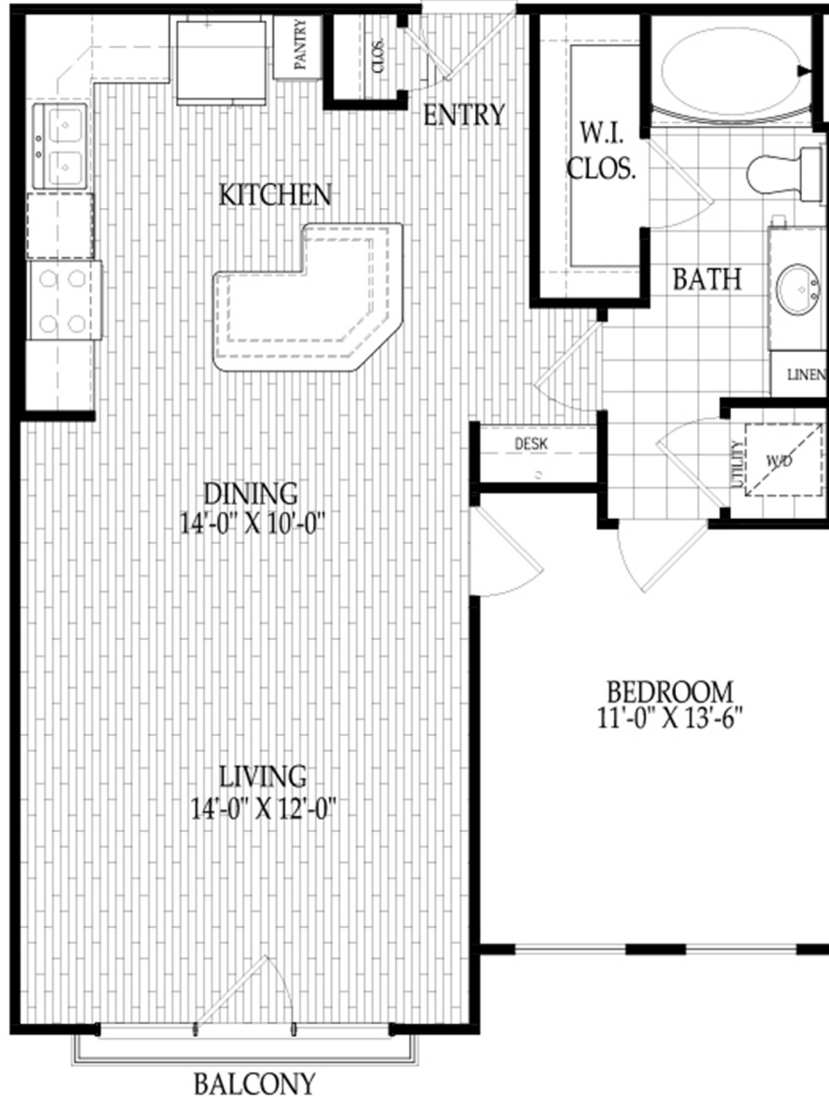

THE RAPHAEL

One Bedroom / One Bathroom / A2S
810 Square Feet

THE
FAIRMONT
MUSEUM DISTRICT

4300 Dunlavy
Houston, Texas 77006

Your selected floor plan may vary from this illustration due to design configuration and architectural styling.
Not all features are available in every apartment. All square footages are approximate.