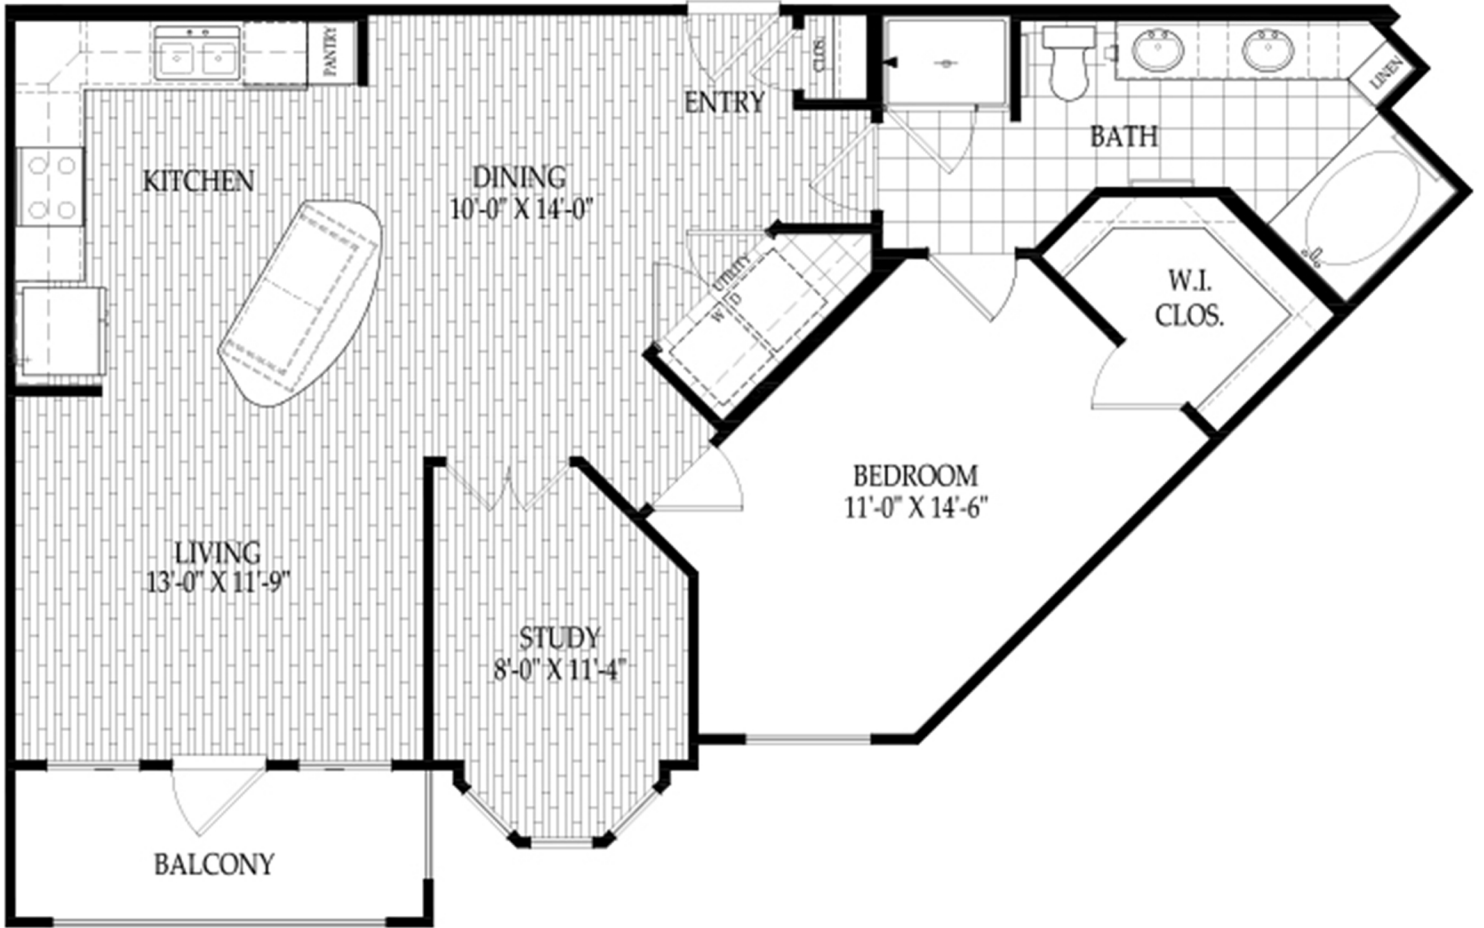

THE REDON

One Bedroom / One Study / One Bathroom / B2
958 Square Feet

THE
FAIRMONT
MUSEUM DISTRICT

4300 Dunlavy
Houston, Texas 77006

Your selected floor plan may vary from this illustration due to design configuration and architectural styling.
Not all features are available in every apartment. All square footages are approximate.