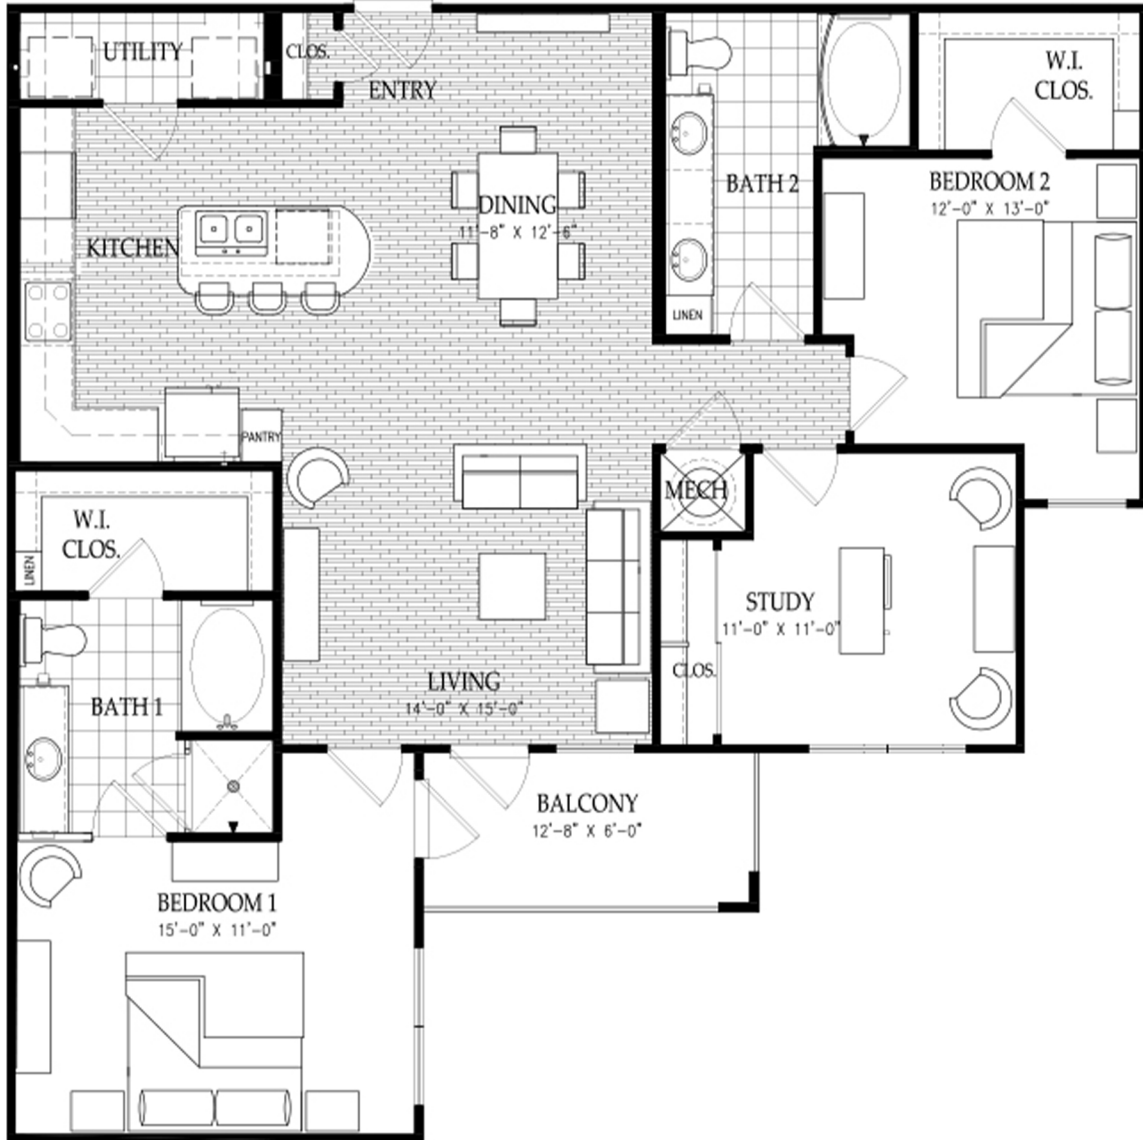

THE RENOIR

Two Bedroom / Two Bath / One Study / D1
1403 Square Feet

THE
FAIRMONT
MUSEUM DISTRICT

4310 Dunlavy
Houston, Texas 77006

Your selected floor plan may vary from this illustration due to design configuration and architectural styling.
Not all features are available in every apartment. All square footages are approximate.