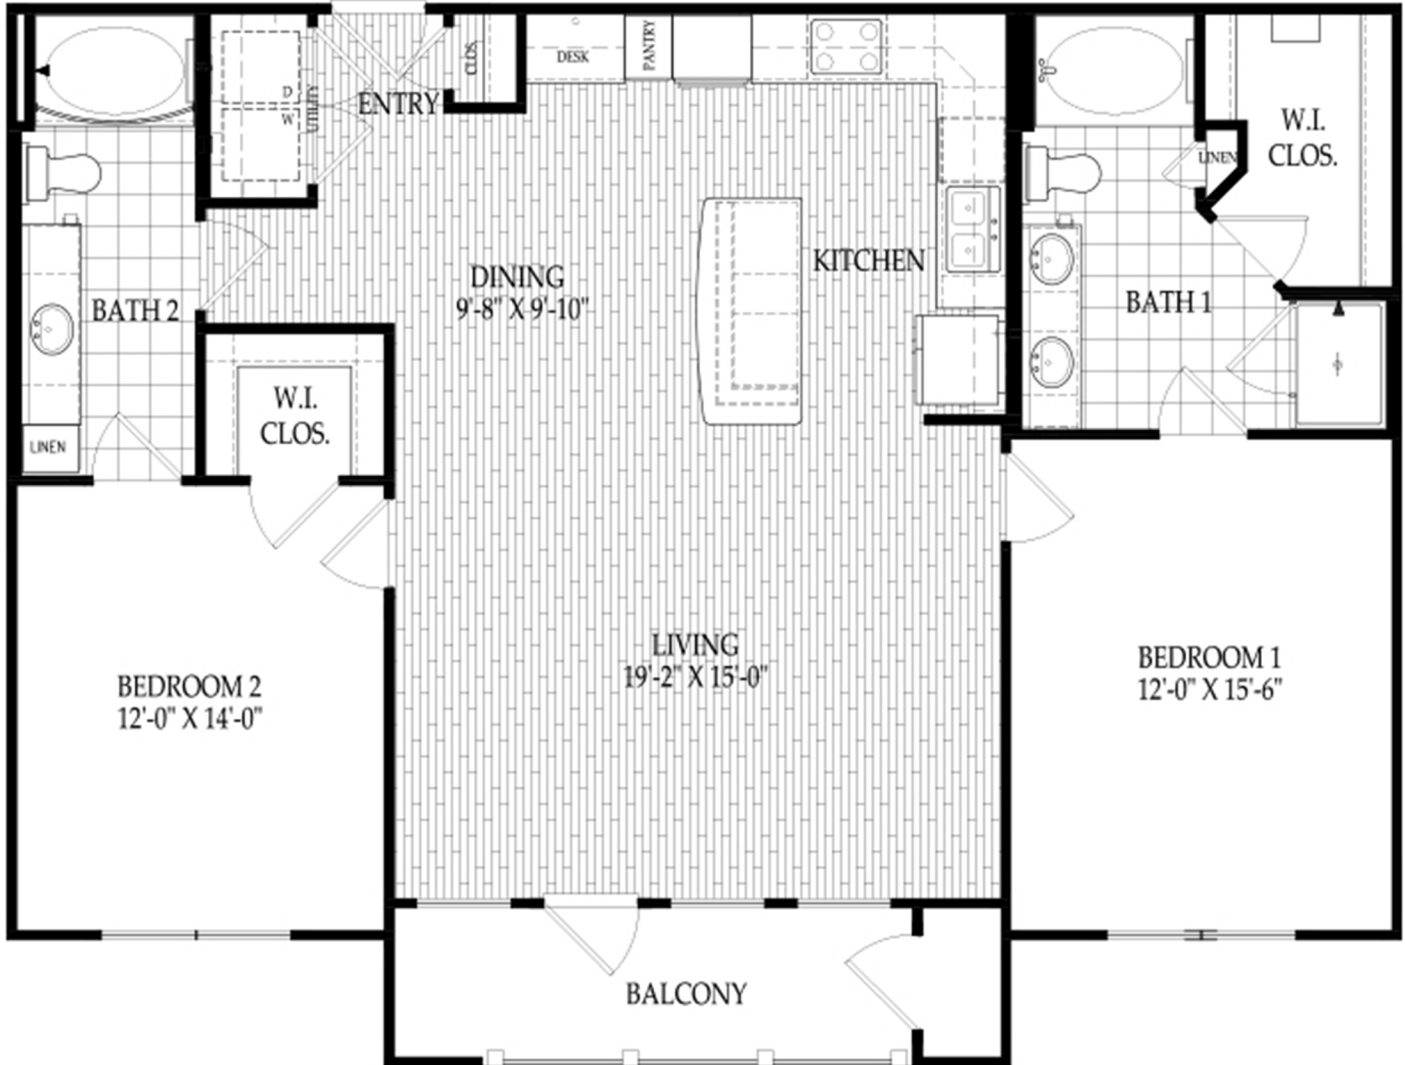

# THE ROUSSEAU

Two Bedroom / Two Bath / C3

1279 Square Feet

THE  
**FAIRMONT**  
MUSEUM DISTRICT

4300 Dunlavy  
Houston, Texas 77006

Your selected floor plan may vary from this illustration due to design configuration and architectural styling.  
Not all features are available in every apartment. All square footages are approximate.