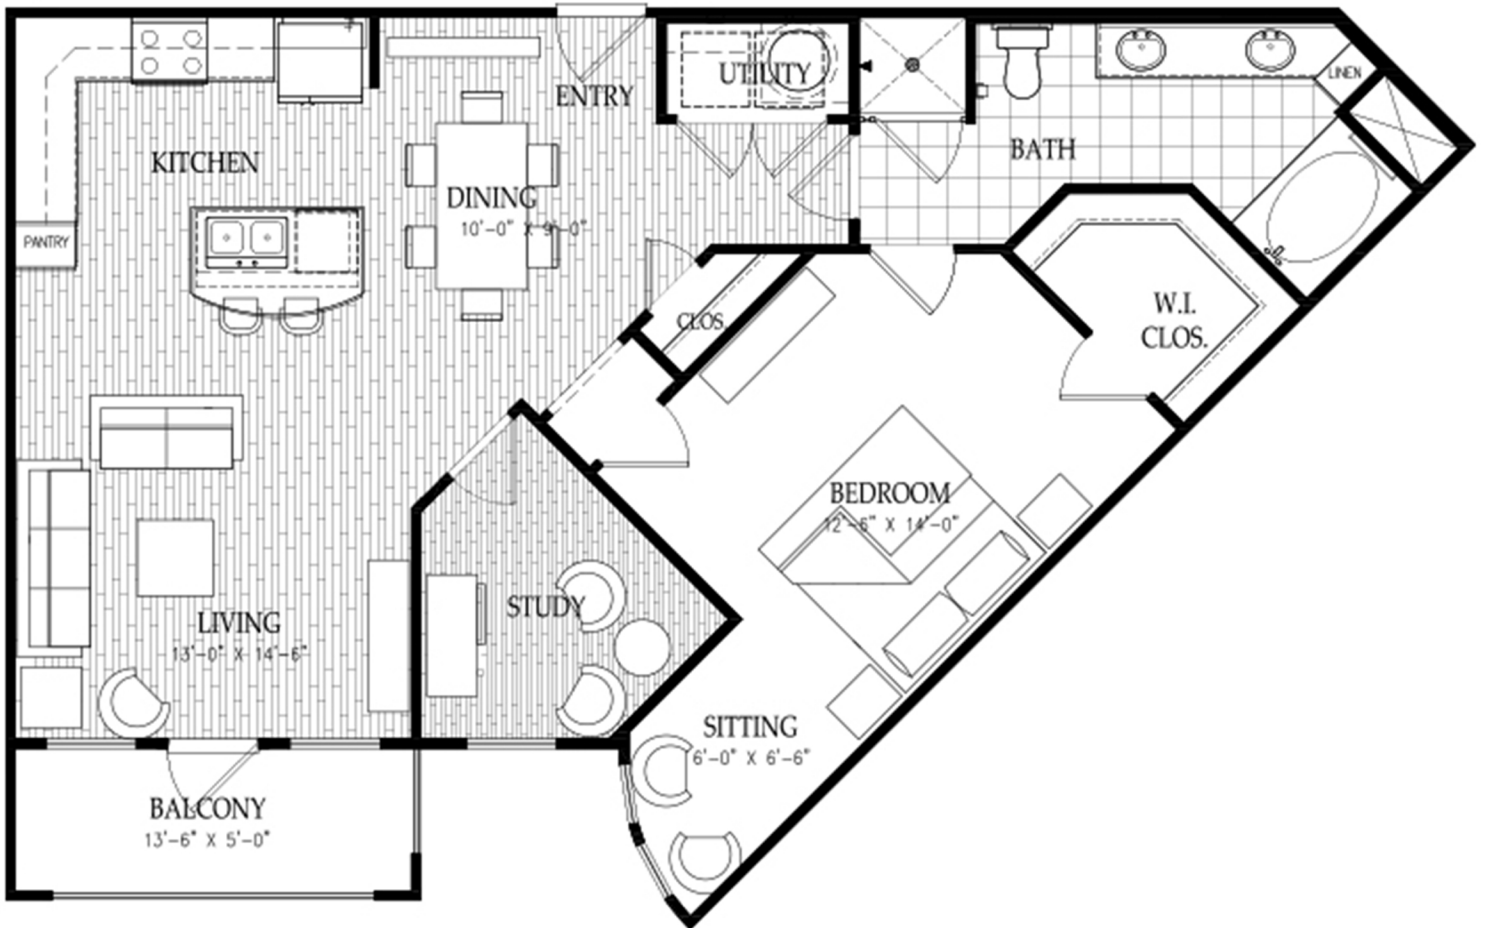

THE SEURAT

One Bedroom / One Study / One Bath / B2 Alt
996 Square Feet

THE
FAIRMONT
MUSEUM DISTRICT

4310 Dunlavy
Houston, Texas 77006

Your selected floor plan may vary from this illustration due to design configuration and architectural styling.
Not all features are available in every apartment. All square footages are approximate.