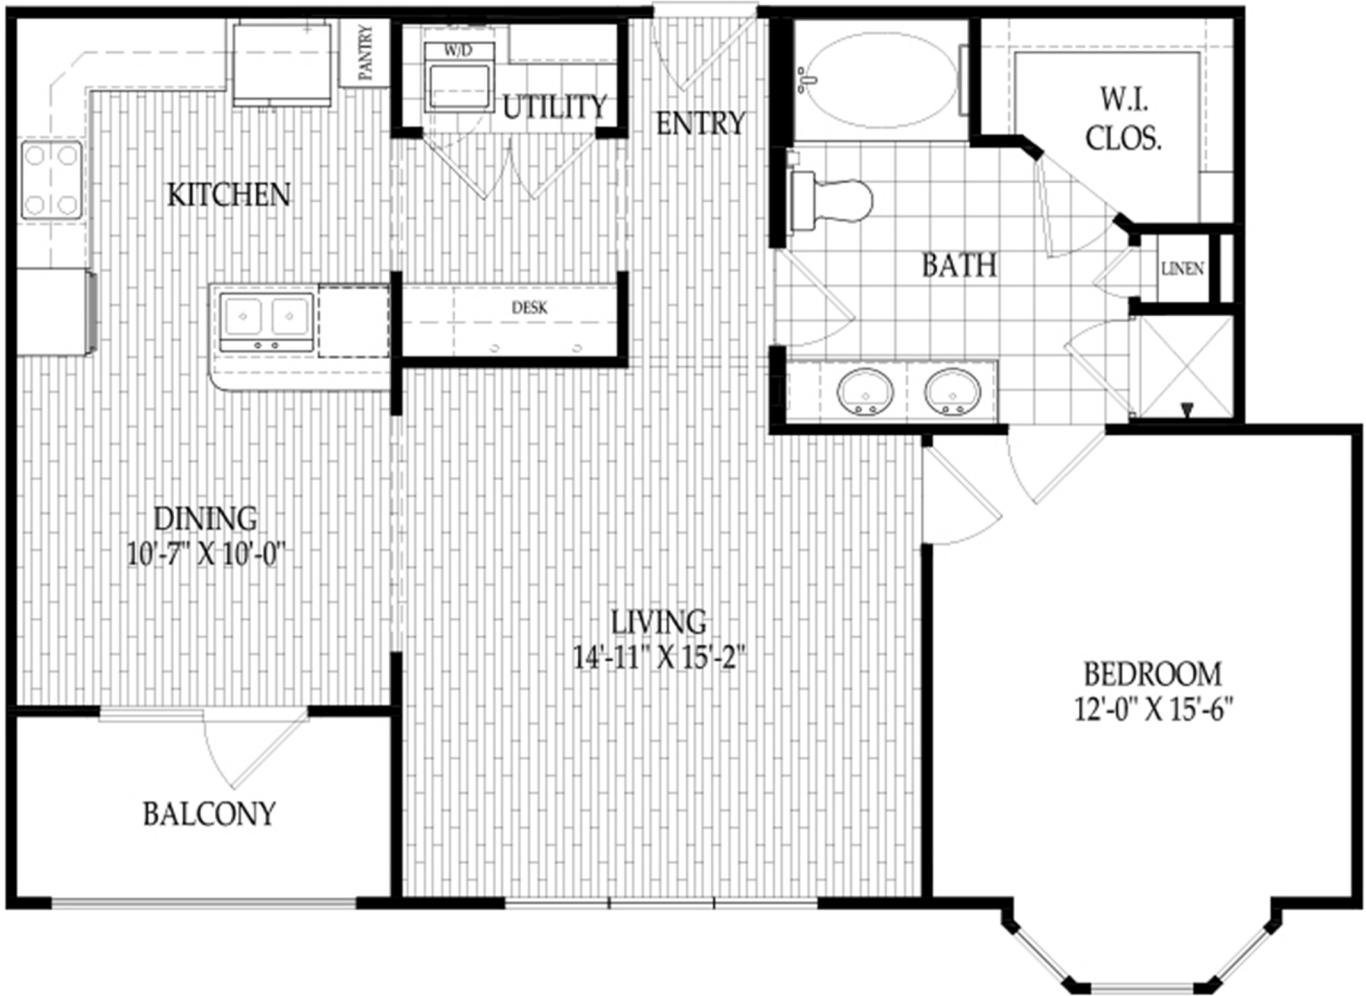

THE SIGNAC

One Bedroom / One Bathroom / A4B
919 Square Feet

THE
FAIRMONT
MUSEUM DISTRICT

4300 Dunlavy
Houston, Texas 77006

Your selected floor plan may vary from this illustration due to design configuration and architectural styling.
Not all features are available in every apartment. All square footages are approximate.