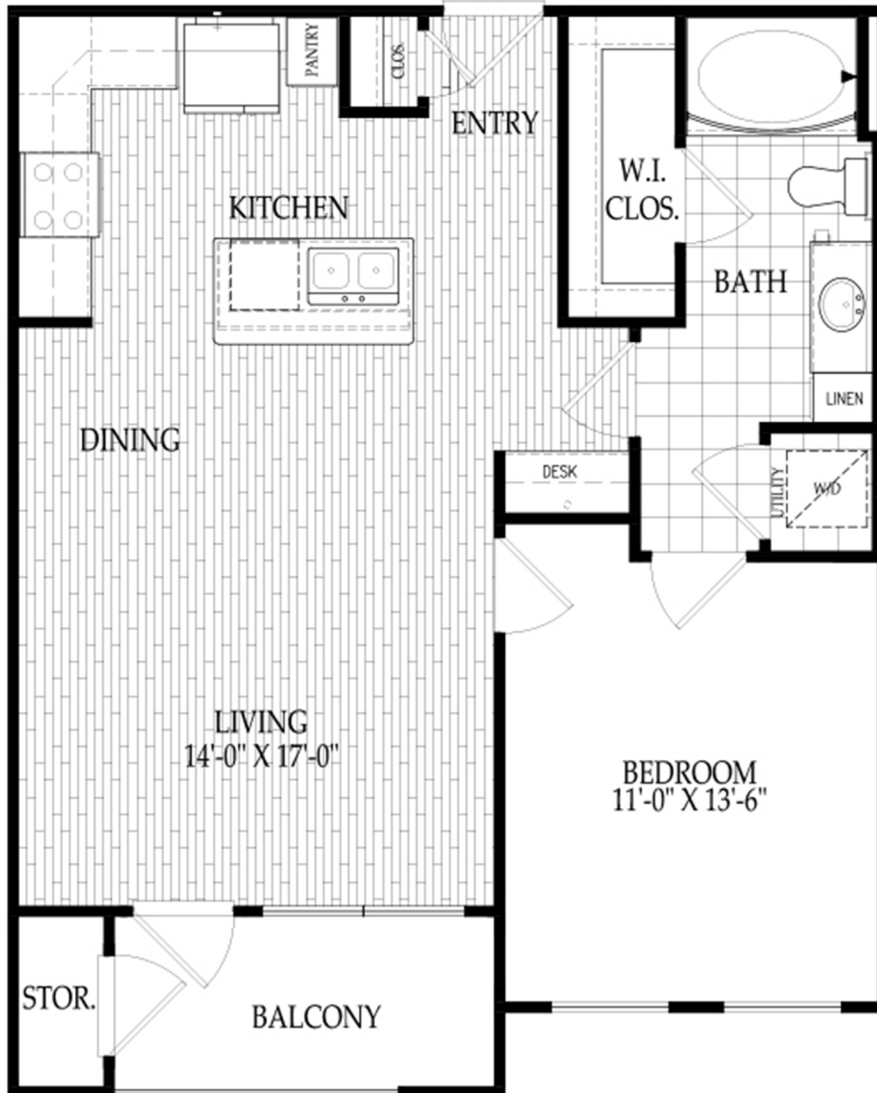

THE TURNER

One Bedroom / One Bathroom / A2

733 Square Feet

THE FAIRMONT

MUSEUM DISTRICT

4300 Dunlavy
Houston, Texas 77006

Your selected floor plan may vary from this illustration due to design configuration and architectural styling.
Not all features are available in every apartment. All square footages are approximate.