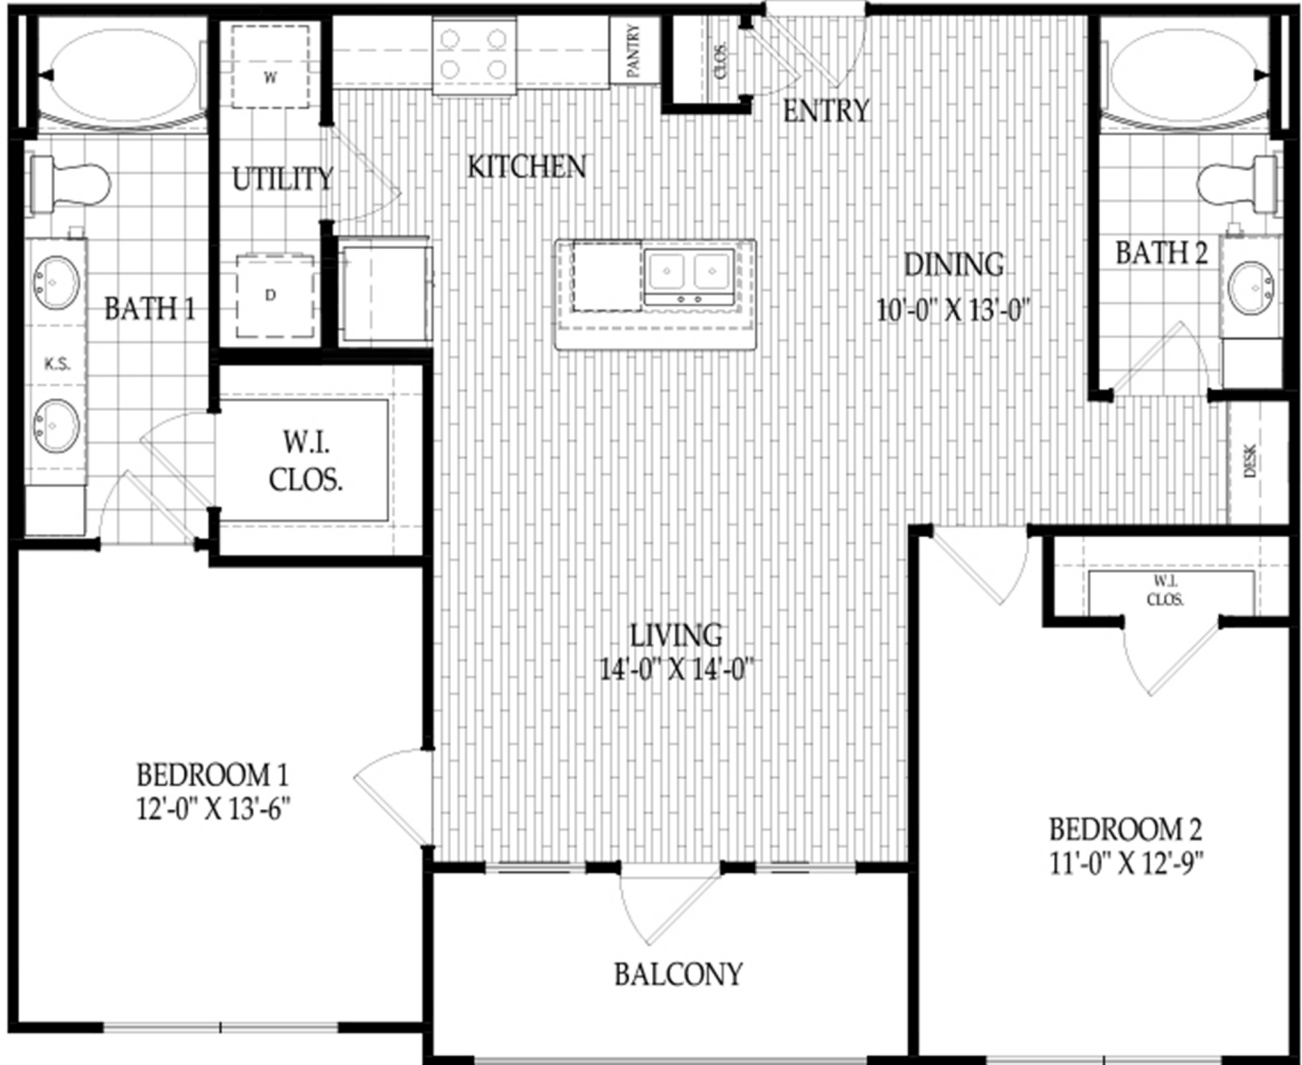

THE VALMIEN ALT

Two Bedroom / Two Bath / C1B

1111 Square Feet

THE FAIRMONT

MUSEUM DISTRICT

4300 Dunlavy
Houston, Texas 77006

Your selected floor plan may vary from this illustration due to design configuration and architectural styling.
Not all features are available in every apartment. All square footages are approximate.