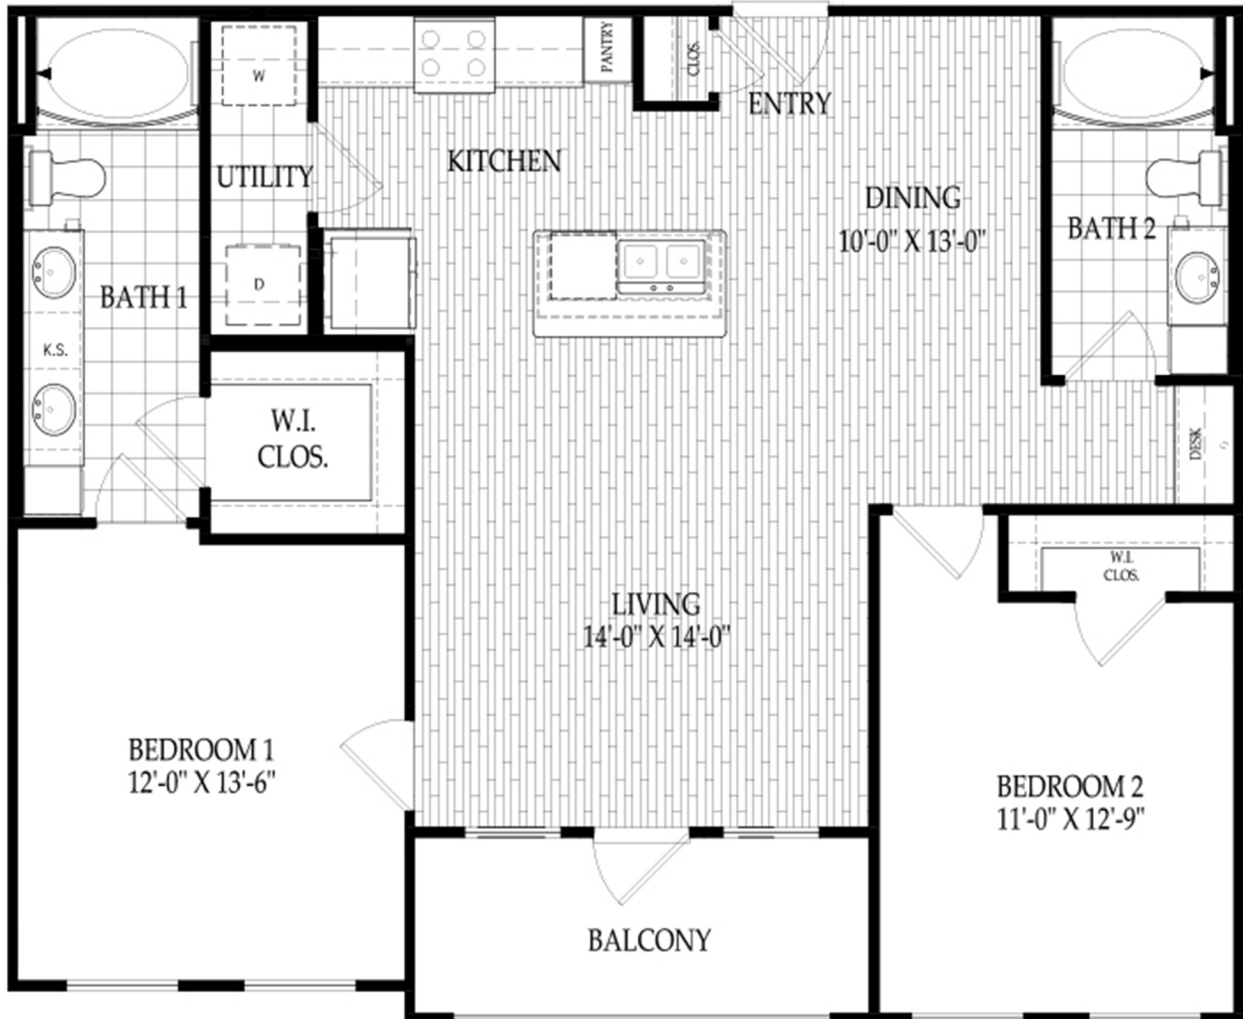

THE VALMIEN

Two Bedroom / Two Bath / C1
1111 Square Feet

THE
FAIRMONT
MUSEUM DISTRICT

4300 Dunlavy
Houston, Texas 77006

Your selected floor plan may vary from this illustration due to design configuration and architectural styling.
Not all features are available in every apartment. All square footages are approximate.