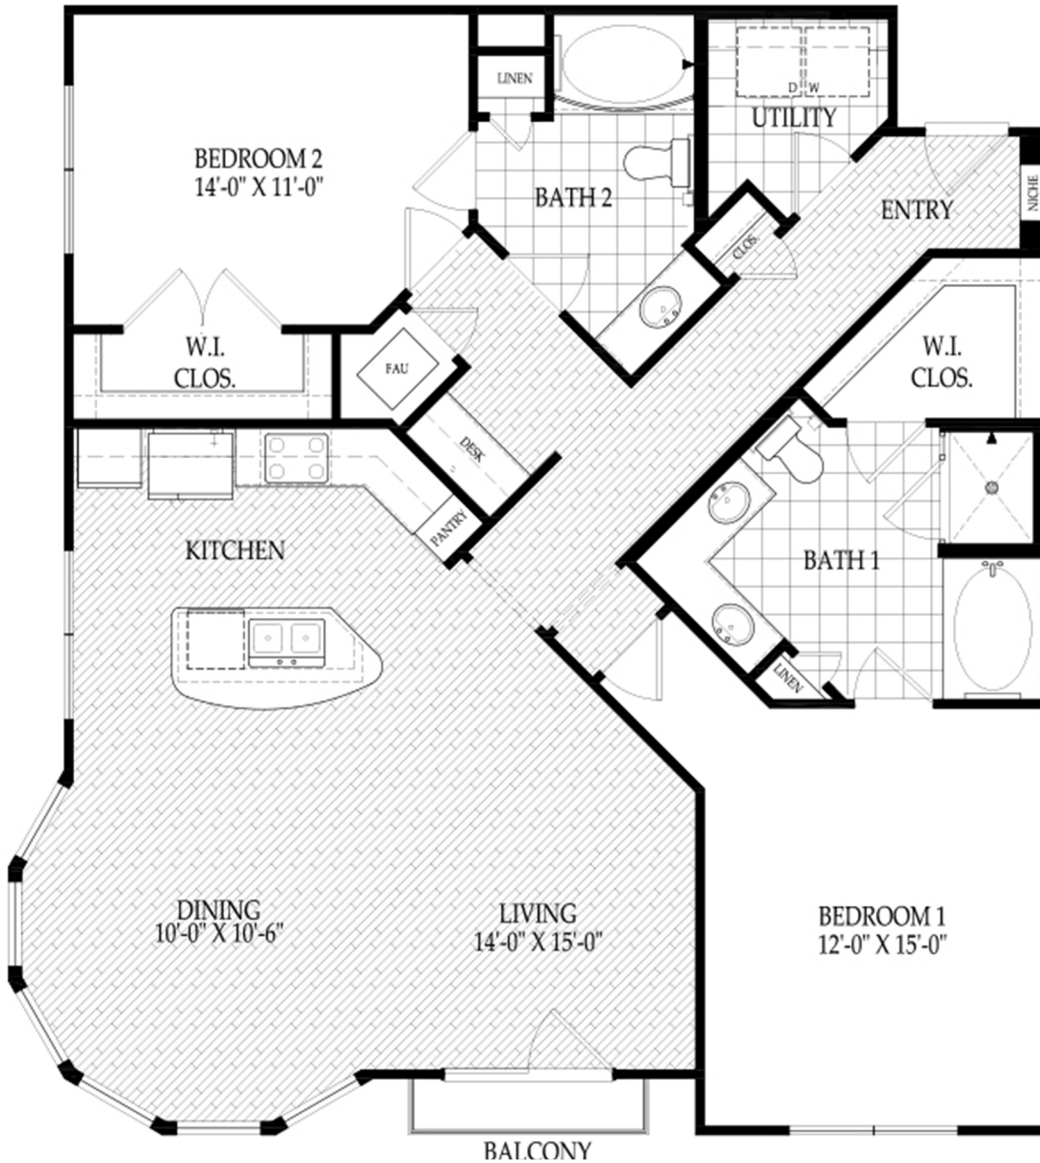

# THE WARHOL ALT 2

Two Bedroom / Two Bath / C4S

1361 Square Feet

## THE FAIRMONT

MUSEUM DISTRICT

4300 Dunlavy  
Houston, Texas 77006

Your selected floor plan may vary from this illustration due to design configuration and architectural styling.  
Not all features are available in every apartment. All square footages are approximate.