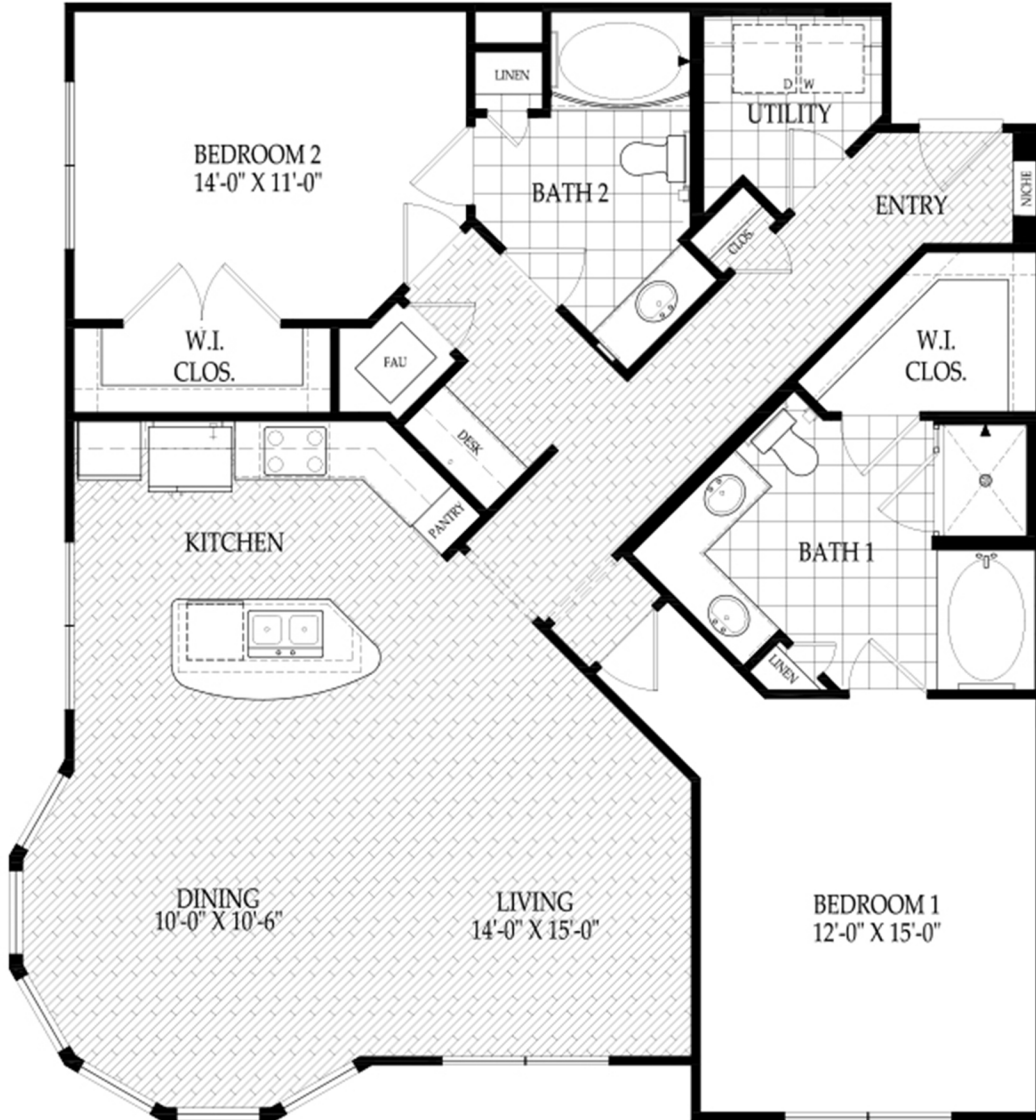

# THE WARHOL ALT 3

Two Bedroom / Two Bath / C4B

1361 Square Feet

THE  
**FAIRMONT**  
MUSEUM DISTRICT

4300 Dunlavy  
Houston, Texas 77006

Your selected floor plan may vary from this illustration due to design configuration and architectural styling.  
Not all features are available in every apartment. All square footages are approximate.