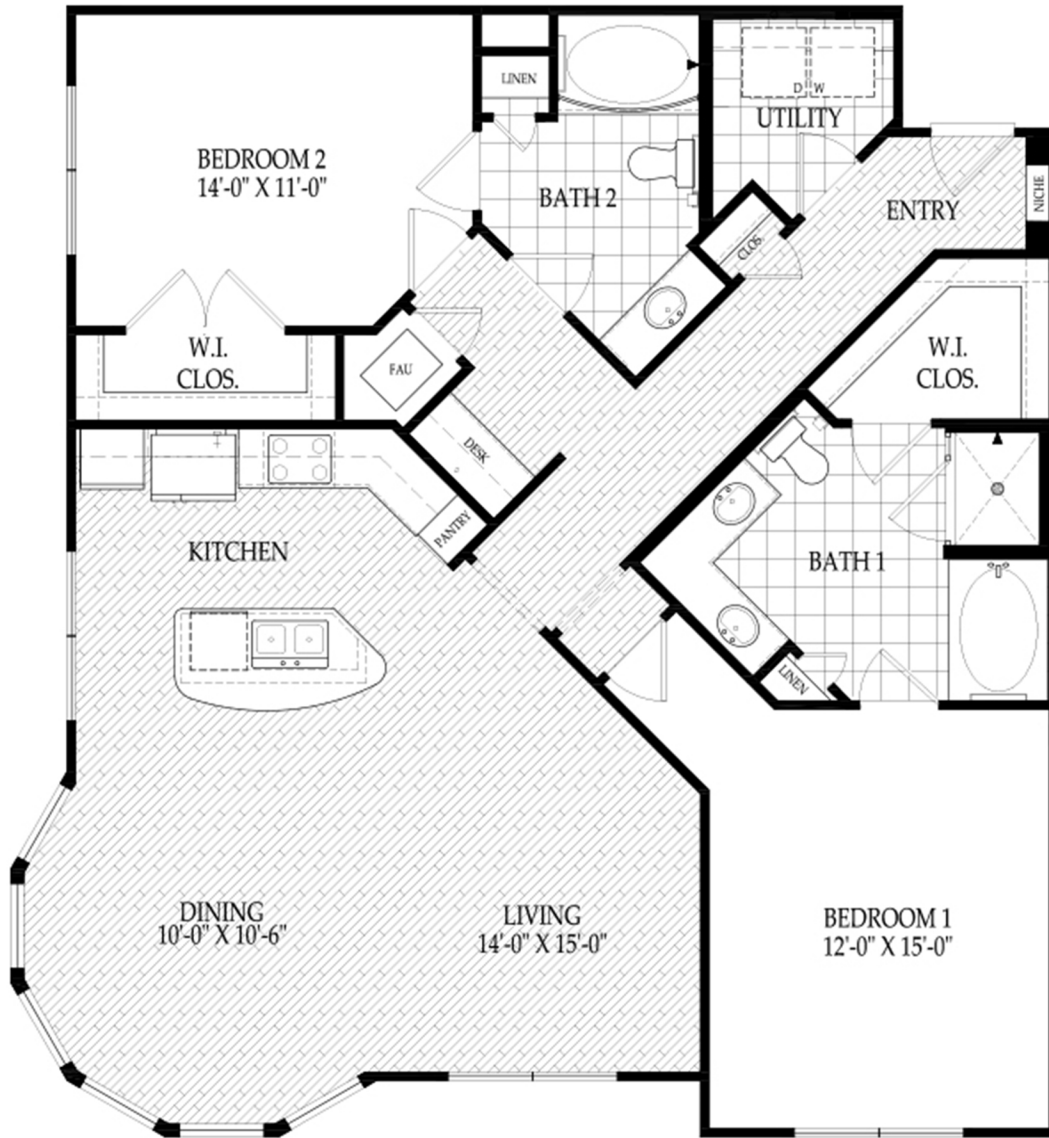

THE WARHOL ALT 1

Two Bedroom / Two Bath / C4A

1361 Square Feet

THE
FAIRMONT
MUSEUM DISTRICT

4300 Dunlavy
Houston, Texas 77006

Your selected floor plan may vary from this illustration due to design configuration and architectural styling.
Not all features are available in every apartment. All square footages are approximate.