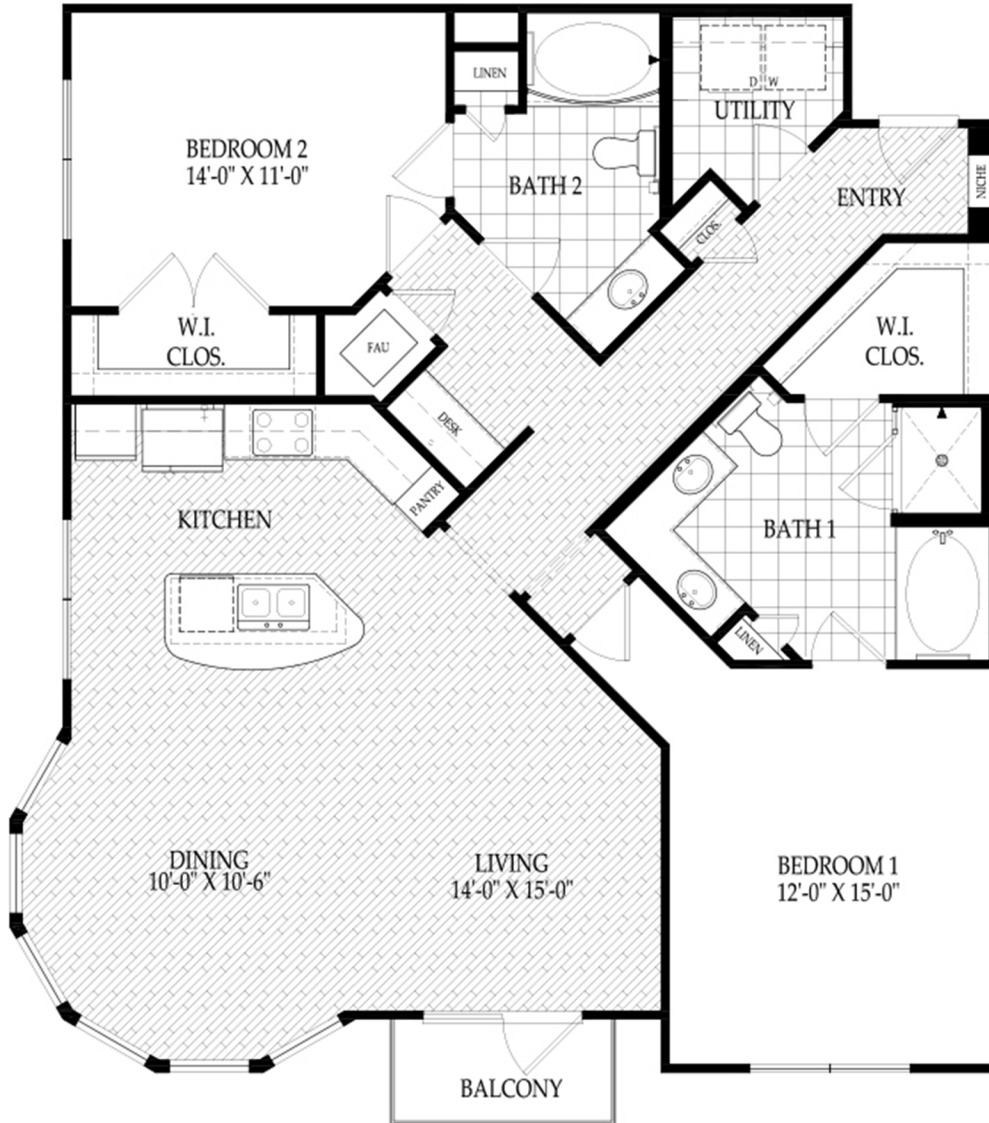

# THE WARHOL

Two Bedroom / Two Bath / C4  
1361 Square Feet

THE  
**FAIRMONT**  
MUSEUM DISTRICT

4300 Dunlavy  
Houston, Texas 77006

Your selected floor plan may vary from this illustration due to design configuration and architectural styling.  
Not all features are available in every apartment. All square footages are approximate.